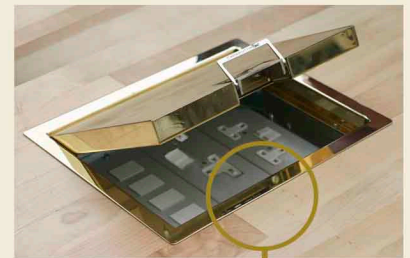

All standard floor boxes except the 7RS fit interchangeable outlet plates, one plate per compartment.

	Ref 01 Blank plate		Ref 76 2 x 5A sockets
	Ref 51 Schuko European sockets		Ref 77 Twin 13A & 1 x 5A
	Ref 54 Twin switched 13A		Ref 86**** 1 x 2 gang outlet
	Ref 55 Twin unswitched 13A		Ref 86D**** 1 x 2 gang outlet dished 10mm
	Ref 57 1 x 5A socket		Ref 88 3 x 13A sockets - switched
	Ref 58**** 2 x 1 gang outlet		Ref 90 3 x 13A sockets - unswitched
	Ref 59 2 x Euromod 50x50 collar		Ref 91*** 4 x LJ6C apertures (22.4x36.4mm)
	Ref 61** Twin switched latching RCD		Ref 91S*** 6 x LJ6C apertures (22.4x36.4mm)
	Ref 62** Twin switched active RCD		Ref 92*** 4 x Alphasnap aperture 23.5x47.5mm
	Ref 75**** 1 x 1 gang & 1 x 13A		Ref 93*** 4 x LJ6C apertures angled plate

Staggered power plates providing space for moulded plug tops

Prefix the plate reference with 5 to suit a 500 or 700 series floor box, 23 for the 2000 series 3 compartment box and 24 for the 2000 series 4 compartment box. Note that due to the width the prefix 24 plates cannot be supplied for all plates.

\* Virtually any plate request can be accommodated, including non standard sockets and dished plates to provide increased plug top space

\*\* For boxes 85mm or deeper only

\*\*\* Standard outlets 22.4x36.4 for Hellermann Tyton, Modsnap, Austin LJ6C modules. Can be used with cat 6 for boxes of 85mm or deeper. Ref 592 Alphasnap aperture 23.5x47.5mm

Standard plates for the SBOX-7S 150x150mm square floor box:

Ref 7RS-01	Blank plate		Ref 7RS-581GAN	Standard 1 gang outlet	
Ref 7RS-75W	Single switched 13A sockets		Ref 7RS-59	Single Euromode 50x50 aperture	
Ref 7RS-5AMP	Single unswitched 5A socket		Ref 7RS-91	2 x LJ6C apertures	