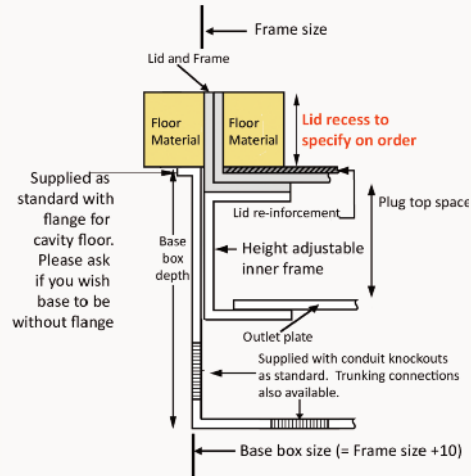

Standard Finish: M02-BR-TR-SAT

Frame size 300x300mm
Base box size 310x310mm
Lid recess - advise on order to suit floor covering
Base with 20 & 25mm conduit knockouts in base and sides

Other Options for the M02-BR:

- M02-BR-FL-SAT Satin brass 12.5mm trim flange, recessed lid
- M02-BR-FL-MIR Mirror Polished brass 12.5mm trim flange, recessed lid
- M02-BR-TR-MIR Mirror Polished brass trimless, recessed lid
- MIN-FLTLID Extra to a flat instead of recessed lid
- MIN-LOCK Extra to supply lid and frame with a cam lock
- SB70RETRO Retro stlye base box fitting entirely within frame
- MIN-BRONZE Antique Bronze finish (Antique Brass and Jordan Bronze also available)