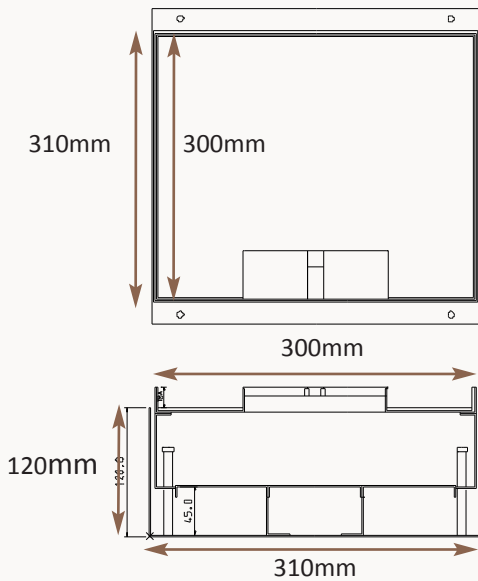

Standard Finish: M02-BR-TR-SAT

Frame size 300x300mm
Base box size 310x310mm
Lid recess - advise on order to suit floor covering
Base with 20 & 25mm conduit knockouts in base and sides

Other Options for the M02-BR:

- M02-BR-FL-SAT Satin brass 12.5mm trim flange, recessed lid
- M02-BR-FL-MIR Mirror Polished brass 12.5mm trim flange, recessed lid
- M02-BR-TR-MIR Mirror Polished brass trimless, recessed lid
- MIN-FLTLID Extra to a flat instead of recessed lid
- MIN-LOCK Extra to supply lid and frame with a cam lock
- SB70RETRO Retro stlye base box fitting entirely within frame
- MIN-BRONZE Antique Bronze finish (Antique Brass and Jordan Bronze also available)