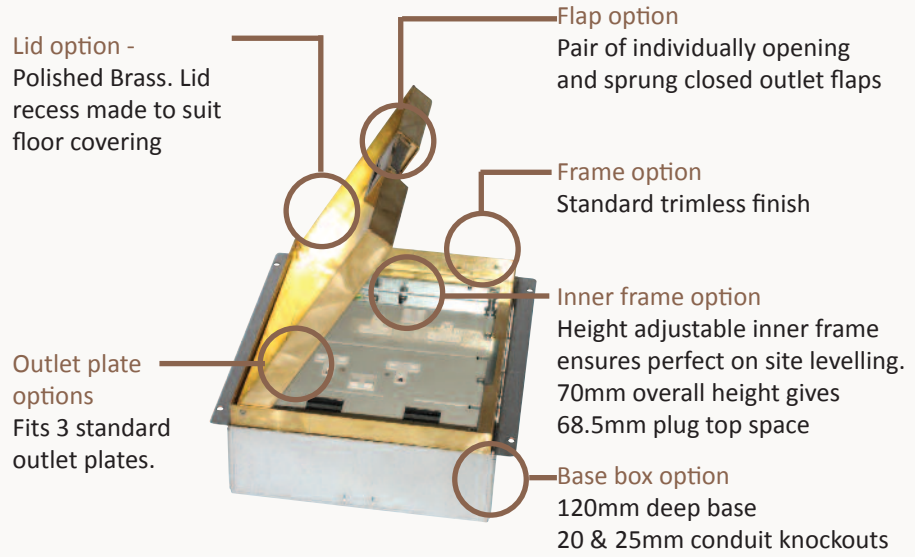

Standard Finish: M02-BR-TR-SAT

Frame size 300x300mm
Base box size 310x310mm
Lid recess - advise on order to suit floor covering
Base with 20 & 25mm conduit knockouts in base and sides

Other Options for the M02-BR:

- M02-BR-FL-SAT Satin brass 12.5mm trim flange, recessed lid
- M02-BR-FL-MIR Mirror Polished brass 12.5mm trim flange, recessed lid
- M02-BR-TR-MIR Mirror Polished brass trimless, recessed lid
- MIN-FLTLID Extra to a flat instead of recessed lid
- MIN-LOCK Extra to supply lid and frame with a cam lock
- SB70RETRO Retro stlye base box fitting entirely within frame
- MIN-BRONZE Antique Bronze finish (Antique Brass and Jordan Bronze also available)