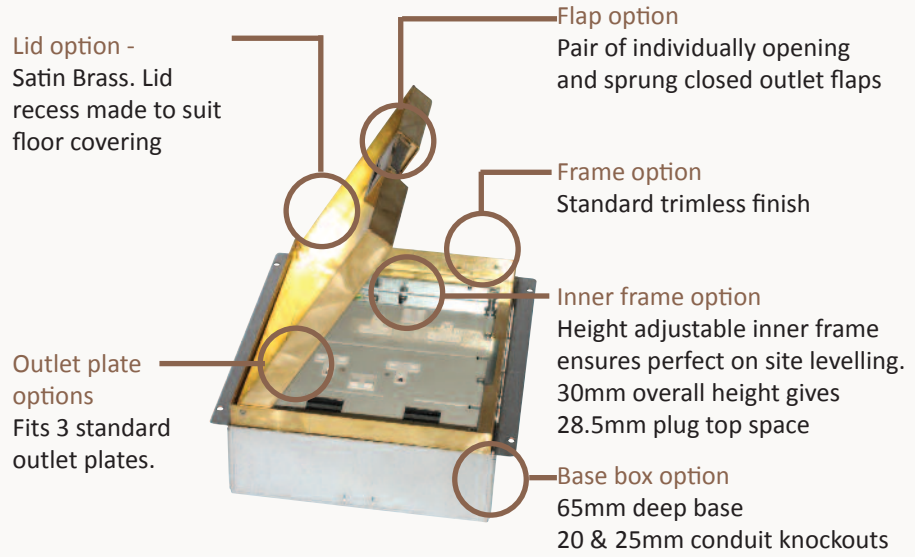

Standard Finish: M06-BR-TR-SAT

Frame size 300x300mm
Base box size 310x310mm
Lid recess - advise on order to suit floor covering
Base with 20 & 25mm conduit knockouts in base and sides

Other Options for the M06-BR:

- M06-BR-FL-SAT Satin brass 12.5mm trim flange, recessed lid
- M06-BR-FL-MIR Mirror Polished brass 12.5mm trim flange, recessed lid
- M06-BR-TR-MIR Mirror Polished brass trimless, recessed lid
- MIN-FLTLID Extra to a flat instead of recessed lid
- MIN-LOCK Extra to supply lid and frame with a cam lock
- SB70RETRO Retro stlye base box fitting entirely within frame
- MIN-BRONZE Antique Bronze finish (Antique Brass and Jordan Bronze also available)