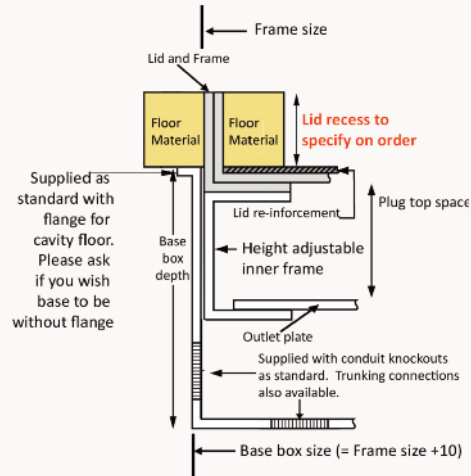

Standard Finish: M06-BR-TR-SAT

Frame size 300x300mm
Base box size 310x310mm
Lid recess - advise on order to suit floor covering
Base with 20 & 25mm conduit knockouts in base and sides

Other Options for the M06-BR:

- M06-BR-FL-SAT Satin brass 12.5mm trim flange, recessed lid
- M06-BR-FL-MIR Mirror Polished brass 12.5mm trim flange, recessed lid
- M06-BR-TR-MIR Mirror Polished brass trimless, recessed lid
- MIN-FLTLID Extra to a flat instead of recessed lid
- MIN-LOCK Extra to supply lid and frame with a cam lock
- SB70RETRO Retro stlye base box fitting entirely within frame
- MIN-BRONZE Antique Bronze finish (Antique Brass and Jordan Bronze also available)