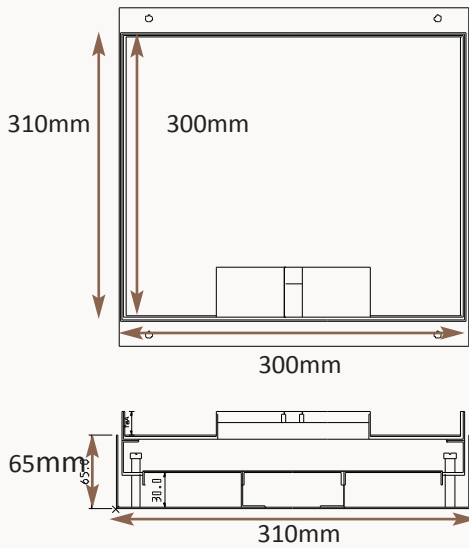

Standard Finish: M06-BR-TR-SAT

Frame size 300x300mm
Base box size 310x310mm
Lid recess - advise on order to suit floor covering
Base with 20 & 25mm conduit knockouts in base and sides

Other Options for the M06-BR:

- M06-BR-FL-SAT Satin brass 12.5mm trim flange, recessed lid
- M06-BR-FL-MIR Mirror Polished brass 12.5mm trim flange, recessed lid
- M06-BR-TR-MIR Mirror Polished brass trimless, recessed lid
- MIN-FLTLID Extra to a flat instead of recessed lid
- MIN-LOCK Extra to supply lid and frame with a cam lock
- SB70RETRO Retro stlye base box fitting entirely within frame
- MIN-BRONZE Antique Bronze finish (Antique Brass and Jordan Bronze also available)