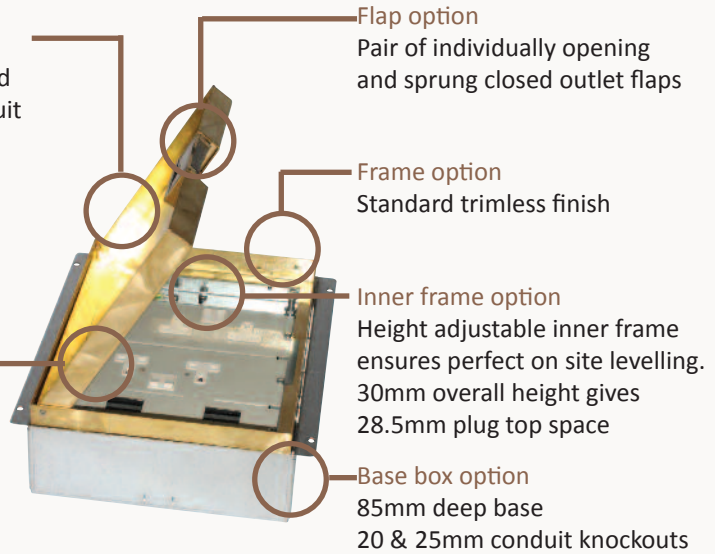

*Standard Finish: M08-BR-TR-SAT*

Frame size 300x300mm  
 Base box size 310x310mm  
 Lid recess - advise on order to suit floor covering  
 Base with 20 & 25mm conduit knockouts

Lid option -  
 Polished Brass. Lid  
 recess made to suit  
 floor covering

Outlet plate  
 options  
 Fits 3 standard  
 outlet plates.

*Other Options for the M08-BR:*

- M08-BR-FL-SAT      Satin brass 12.5mm trim flange, recessed lid
- M08-BR-FL-MIR      Mirror Polished brass 12.5mm trim flange, recessed lid
- M08-BR-TR-MIR      Mirror Polished brass trimless, recessed lid
- MIN-FLTLID          Extra to a flat instead of recessed lid
- MIN-LOCK            Extra to supply lid and frame with a cam lock
- SB70RETRO          Retro stlye base box fitting entirely within frame
- MIN-BRONZE          Antique Bronze finish (Antique Brass and Jordan Bronze also available)