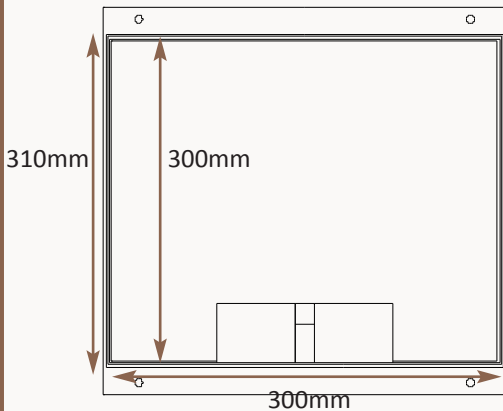

*Standard Finish: M08-BR-TR-SAT*

Frame size 300x300mm  
 Base box size 310x310mm  
 Lid recess - advise on order to suit floor covering  
 Base with 20 & 25mm conduit knockouts

Lid option -  
 Polished Brass. Lid  
 recess made to suit  
 floor covering

Outlet plate  
 options  
 Fits 3 standard  
 outlet plates.

*Other Options for the M08-BR:*

- M08-BR-FL-SAT      Satin brass 12.5mm trim flange, recessed lid
- M08-BR-FL-MIR      Mirror Polished brass 12.5mm trim flange, recessed lid
- M08-BR-TR-MIR      Mirror Polished brass trimless, recessed lid
- MIN-FLTLID          Extra to a flat instead of recessed lid
- MIN-LOCK            Extra to supply lid and frame with a cam lock
- SB70RETRO          Retro stlye base box fitting entirely within frame
- MIN-BRONZE          Antique Bronze finish (Antique Brass and Jordan Bronze also available)