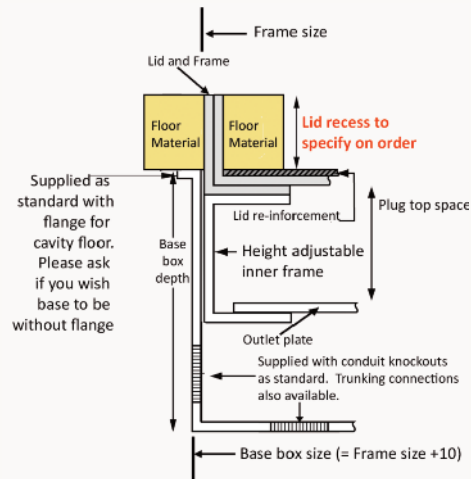

*Standard Finish: M08-BR-TR-SAT*

Frame size 300x300mm  
 Base box size 310x310mm  
 Lid recess - advise on order to suit floor covering  
 Base with 20 & 25mm conduit knockouts

Lid option -  
 Polished Brass. Lid  
 recess made to suit  
 floor covering

Outlet plate  
 options  
 Fits 3 standard  
 outlet plates.

*Other Options for the M08-BR:*

- M08-BR-FL-SAT      Satin brass 12.5mm trim flange, recessed lid
- M08-BR-FL-MIR      Mirror Polished brass 12.5mm trim flange, recessed lid
- M08-BR-TR-MIR      Mirror Polished brass trimless, recessed lid
- MIN-FLTLID          Extra to a flat instead of recessed lid
- MIN-LOCK            Extra to supply lid and frame with a cam lock
- SB70RETRO          Retro stlye base box fitting entirely within frame
- MIN-BRONZE          Antique Bronze finish (Antique Brass and Jordan Bronze also available)