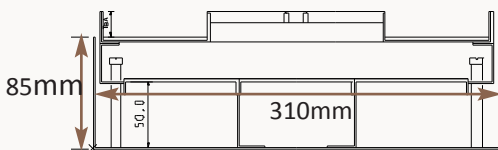

*Standard Finish: M08-BR-TR-SAT*

Frame size 300x300mm  
 Base box size 310x310mm  
 Lid recess - advise on order to suit floor covering  
 Base with 20 & 25mm conduit knockouts

Lid option -  
 Polished Brass. Lid  
 recess made to suit  
 floor covering

Outlet plate  
 options  
 Fits 3 standard  
 outlet plates.

*Other Options for the M08-BR:*

- M08-BR-FL-SAT      Satin brass 12.5mm trim flange, recessed lid
- M08-BR-FL-MIR      Mirror Polished brass 12.5mm trim flange, recessed lid
- M08-BR-TR-MIR      Mirror Polished brass trimless, recessed lid
- MIN-FLTLID          Extra to a flat instead of recessed lid
- MIN-LOCK            Extra to supply lid and frame with a cam lock
- SB70RETRO          Retro stlye base box fitting entirely within frame
- MIN-BRONZE          Antique Bronze finish (Antique Brass and Jordan Bronze also available)