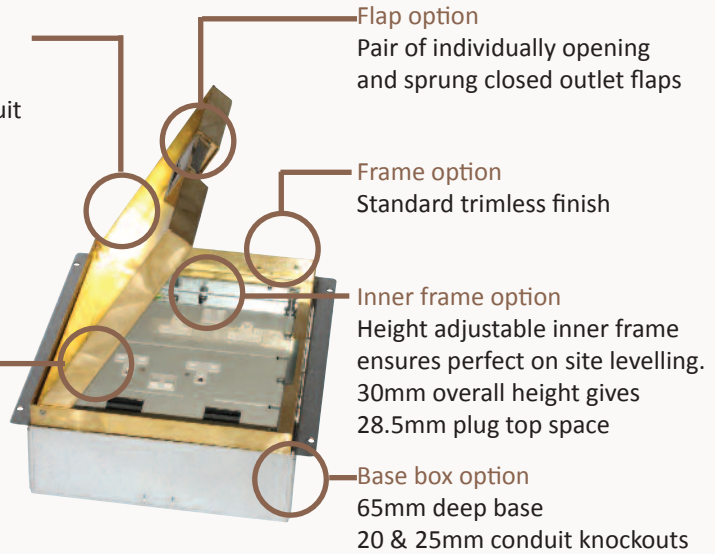

Standard Finish: M36-BR-TR-SAT

Frame size 320x250mm
Base box size 330x260mm
Lid recess - advise on order to suit floor covering
Base with 20 & 25mm conduit knockouts

Lid option -
Satin Brass. Lid
recess made to suit
floor covering

Outlet plate
options
Fits 3 standard
outlet plates.

Other Options for the M36-BR:

- M36-BR-FL-SAT Satin brass 12.5mm trim flange, recessed lid
- M36-BR-FL-MIR Mirror Polished brass 12.5mm trim flange, recessed lid
- M36-BR-TR-MIR Mirror Polished brass trimless, recessed lid
- MIN-FLTLID Extra to a flat instead of recessed lid
- MIN-LOCK Extra to supply lid and frame with a NICKEL cam lock
- SB73RETRO Retro stlye base box fitting entirely within frame
- 700-BRONZE Antique Bronze finish (Antique Brass and Jordan Bronze also available)