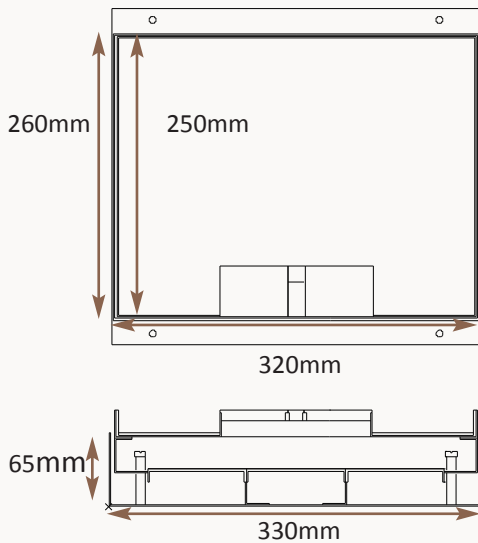

Standard Finish: M36-BR-TR-SAT

Frame size 320x250mm
Base box size 330x260mm
Lid recess - advise on order to suit floor covering
Base with 20 & 25mm conduit knockouts

Lid option -
Satin Brass. Lid
recess made to suit
floor covering

Outlet plate
options
Fits 3 standard
outlet plates.

Other Options for the M36-BR:

- M36-BR-FL-SAT Satin brass 12.5mm trim flange, recessed lid
- M36-BR-FL-MIR Mirror Polished brass 12.5mm trim flange, recessed lid
- M36-BR-TR-MIR Mirror Polished brass trimless, recessed lid
- MIN-FLTLID Extra to a flat instead of recessed lid
- MIN-LOCK Extra to supply lid and frame with a NICKEL cam lock
- SB73RETRO Retro stlye base box fitting entirely within frame
- 700-BRONZE Antique Bronze finish (Antique Brass and Jordan Bronze also available)