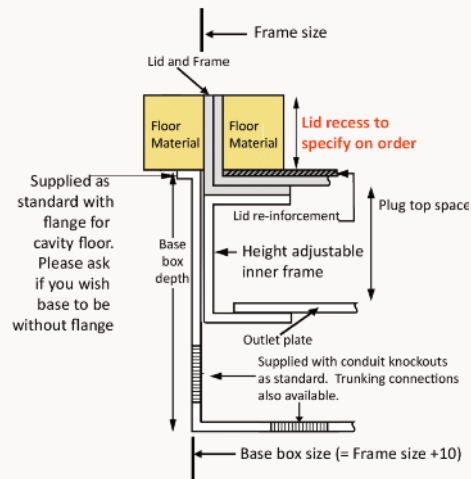

Standard Finish: M36-BR-TR-SAT

Frame size 320x250mm
Base box size 330x260mm
Lid recess - advise on order to suit floor covering
Base with 20 & 25mm conduit knockouts

Lid option -
Satin Brass. Lid
recess made to suit
floor covering

Outlet plate
options
Fits 3 standard
outlet plates.

Other Options for the M36-BR:

- M36-BR-FL-SAT Satin brass 12.5mm trim flange, recessed lid
- M36-BR-FL-MIR Mirror Polished brass 12.5mm trim flange, recessed lid
- M36-BR-TR-MIR Mirror Polished brass trimless, recessed lid
- MIN-FLTLID Extra to a flat instead of recessed lid
- MIN-LOCK Extra to supply lid and frame with a NICKEL cam lock
- SB73RETRO Retro stlye base box fitting entirely within frame
- 700-BRONZE Antique Bronze finish (Antique Brass and Jordan Bronze also available)