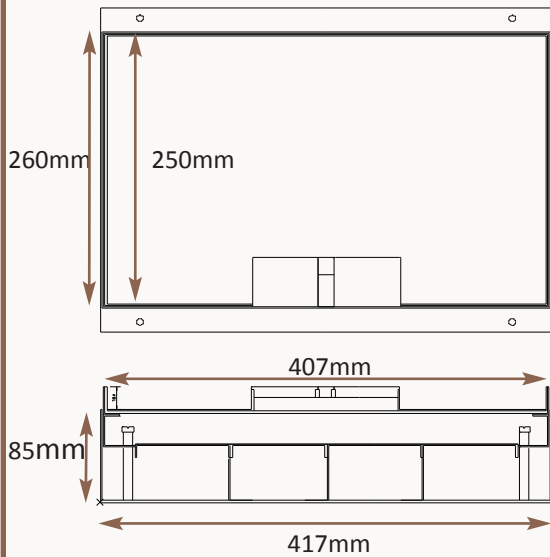

Standard Finish: M48-BR-TR-SAT

Lid option -
Brass. Lid recess
made to suit floor
covering

Frame size 407x250mm
Base box size 417x260mm
Lid recess - advise on order to suit floor covering
Base with 20 & 25mm conduit knockouts in base and sides

Other Options for the M48-BR:

- M48-BR-FL-SAT Satin brass trim flange, recessed lid
- M48-BR-FL-MIR Mirror Polished brass trim flange, recessed lid
- M48-BR-TR-MIR Mirror Polished brass trimless, recessed lid
- MIN-FLTLID Extra to a flat instead of recessed lid
- MIN-LOCK Extra to supply lid and frame with a cam lock
- SB74RETRO Retro stlye base box fitting entirely within frame
- 700-BRONZE Antique Bronze finish (Antique Brass and Jordan Bronze also available)