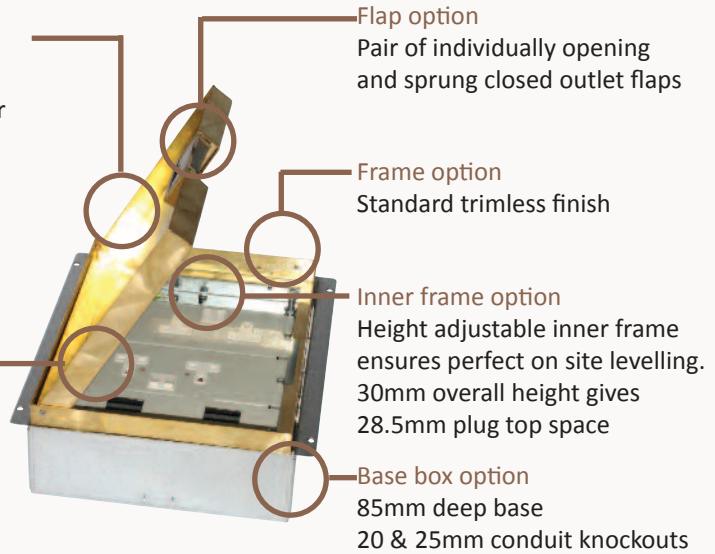

Standard Finish: M48-BR-TR-SAT

Lid option -
Brass. Lid recess
made to suit floor
covering

Frame size 407x250mm
Base box size 417x260mm
Lid recess - advise on order to suit floor covering
Base with 20 & 25mm conduit knockouts in base and sides

Other Options for the M48-BR:

- M48-BR-FL-SAT Satin brass trim flange, recessed lid
- M48-BR-FL-MIR Mirror Polished brass trim flange, recessed lid
- M48-BR-TR-MIR Mirror Polished brass trimless, recessed lid
- MIN-FLTLID Extra to a flat instead of recessed lid
- MIN-LOCK Extra to supply lid and frame with a cam lock
- SB74RETRO Retro stlye base box fitting entirely within frame
- 700-BRONZE Antique Bronze finish (Antique Brass and Jordan Bronze also available)