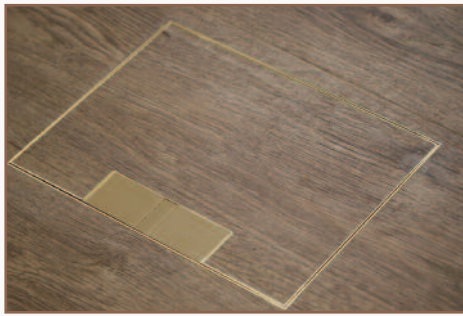

Standard Finish: M48-BR-TR-SAT

Lid option -
Brass. Lid recess
made to suit floor
covering

Frame size 407x250mm
Base box size 417x260mm
Lid recess - advise on order to suit floor covering
Base with 20 & 25mm conduit knockouts in base and sides

Other Options for the M48-BR:

- M48-BR-FL-SAT Satin brass trim flange, recessed lid
- M48-BR-FL-MIR Mirror Polished brass trim flange, recessed lid
- M48-BR-TR-MIR Mirror Polished brass trimless, recessed lid
- MIN-FLTLID Extra to a flat instead of recessed lid
- MIN-LOCK Extra to supply lid and frame with a cam lock
- SB74RETRO Retro stlye base box fitting entirely within frame
- 700-BRONZE Antique Bronze finish (Antique Brass and Jordan Bronze also available)