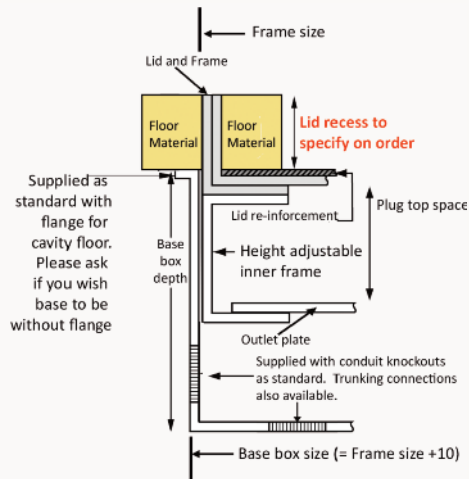

Standard Finish: M48-BR-TR-SAT

Lid option -
Brass. Lid recess
made to suit floor
covering

Frame size 407x250mm
Base box size 417x260mm
Lid recess - advise on order to suit floor covering
Base with 20 & 25mm conduit knockouts in base and sides

Other Options for the M48-BR:

- M48-BR-FL-SAT Satin brass trim flange, recessed lid
- M48-BR-FL-MIR Mirror Polished brass trim flange, recessed lid
- M48-BR-TR-MIR Mirror Polished brass trimless, recessed lid
- MIN-FLTLID Extra to a flat instead of recessed lid
- MIN-LOCK Extra to supply lid and frame with a cam lock
- SB74RETRO Retro stlye base box fitting entirely within frame
- 700-BRONZE Antique Bronze finish (Antique Brass and Jordan Bronze also available)