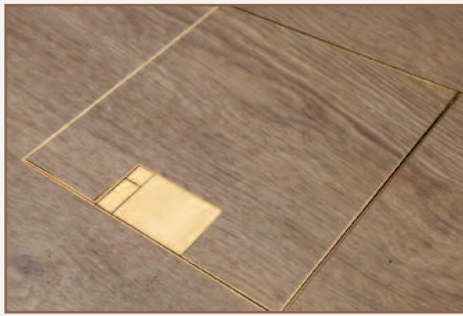

Standard Finish: MM2-BR-TR-SAT

Frame size 200x200mm
 Base box size 210x210mm
 Lid recess - advise on order to suit floor covering
 Base with 20 & 25mm conduit knockouts

Other Options for the MM2-BR:

- MM2-BR-FL-SAT Satin brass 12.5mm trim flange, recessed lid
- MM2-BR-FL-MIR Mirror Polished brass 12.5mm trim flange, recessed lid
- MM2-BR-TR-MIR Mirror Polished brass trimless, recessed lid
- MIN-FLTLID Extra to a flat instead of recessed lid
- MIN-LOCK Extra to supply lid and frame with a cam lock
- SB7MRETRO Retro stlye base box fitting entirely within frame
- 700-BRONZE Antique Bronze finish (Antique Brass and Jordan Bronze also available)