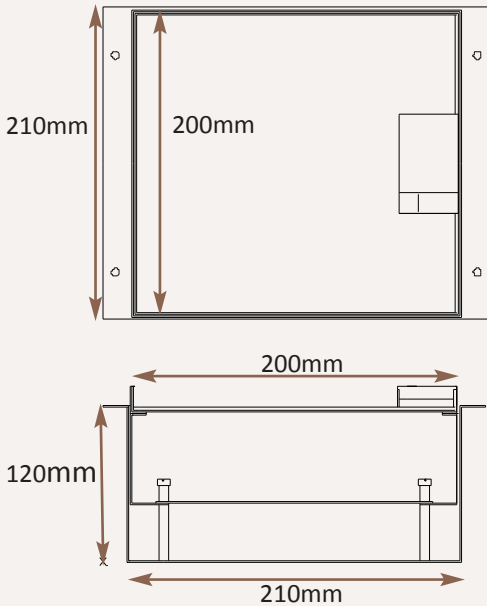

Standard Finish: MM2-BR-TR-SAT

Frame size 200x200mm
 Base box size 210x210mm
 Lid recess - advise on order to suit floor covering
 Base with 20 & 25mm conduit knockouts

Other Options for the MM2-BR:

- MM2-BR-FL-SAT Satin brass 12.5mm trim flange, recessed lid
- MM2-BR-FL-MIR Mirror Polished brass 12.5mm trim flange, recessed lid
- MM2-BR-TR-MIR Mirror Polished brass trimless, recessed lid
- MIN-FLTLID Extra to a flat instead of recessed lid
- MIN-LOCK Extra to supply lid and frame with a cam lock
- SB7MRETRO Retro stlye base box fitting entirely within frame
- 700-BRONZE Antique Bronze finish (Antique Brass and Jordan Bronze also available)