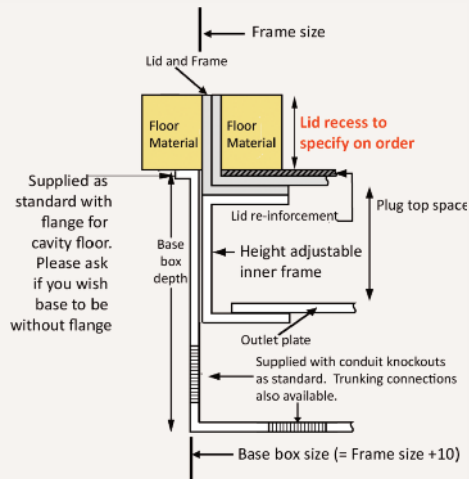

*Standard Finish: MM6-BR-TR-SAT*

Frame size 200x200mm  
Base box size 210x210mm  
Lid recess - advise on order to suit floor covering  
Base with 20 & 25mm conduit knockouts

*Other Options for the MM6-BR:*

- MM6-BR-FL-SAT     Satin brass 12.5mm trim flange, recessed lid
- MM6-BR-FL-MIR     Mirror Polished brass 12.5mm trim flange, recessed lid
- MM6-BR-TR-MIR     Mirror Polished brass trimless, recessed lid
- MIN-FLTLID     Extra to a flat instead of recessed lid
- MIN-LOCK     Extra to supply lid and frame with a cam lock
- SB7MRETRO     Retro stlye base box fitting entirely within frame
- 700-BRONZE     Antique Bronze finish (Antique Brass and Jordan Bronze also available)