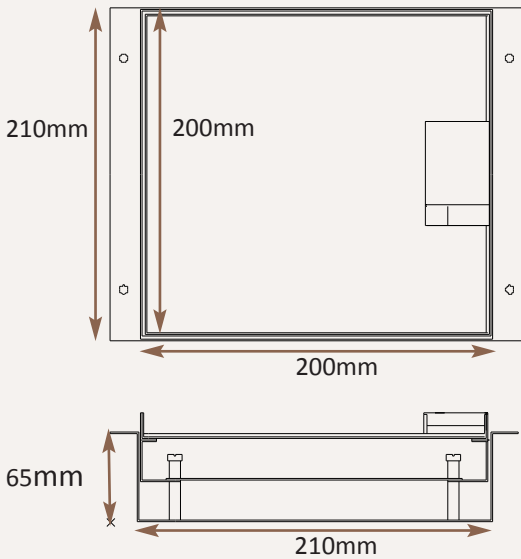

*Standard Finish: MM6-BR-TR-SAT*

Frame size 200x200mm  
Base box size 210x210mm  
Lid recess - advise on order to suit floor covering  
Base with 20 & 25mm conduit knockouts

*Other Options for the MM6-BR:*

- MM6-BR-FL-SAT     Satin brass 12.5mm trim flange, recessed lid
- MM6-BR-FL-MIR     Mirror Polished brass 12.5mm trim flange, recessed lid
- MM6-BR-TR-MIR     Mirror Polished brass trimless, recessed lid
- MIN-FLTLID     Extra to a flat instead of recessed lid
- MIN-LOCK     Extra to supply lid and frame with a cam lock
- SB7MRETRO     Retro stlye base box fitting entirely within frame
- 700-BRONZE     Antique Bronze finish (Antique Brass and Jordan Bronze also available)