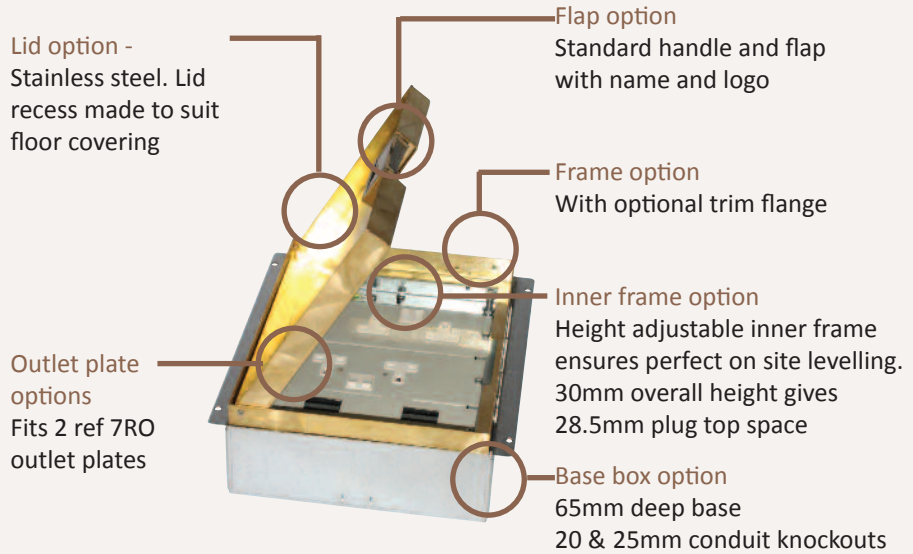

*Standard Finish: MM6-BR-TR-SAT*

Frame size 200x200mm  
Base box size 210x210mm  
Lid recess - advise on order to suit floor covering  
Base with 20 & 25mm conduit knockouts

*Other Options for the MM6-BR:*

- MM6-BR-FL-SAT     Satin brass 12.5mm trim flange, recessed lid
- MM6-BR-FL-MIR     Mirror Polished brass 12.5mm trim flange, recessed lid
- MM6-BR-TR-MIR     Mirror Polished brass trimless, recessed lid
- MIN-FLTLID     Extra to a flat instead of recessed lid
- MIN-LOCK     Extra to supply lid and frame with a cam lock
- SB7MRETRO     Retro stlye base box fitting entirely within frame
- 700-BRONZE     Antique Bronze finish (Antique Brass and Jordan Bronze also available)