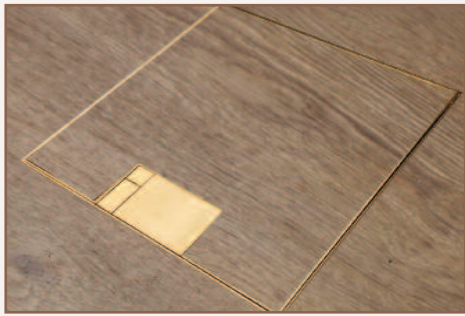

*Standard Finish: MM6-BR-TR-SAT*

Frame size 200x200mm  
Base box size 210x210mm  
Lid recess - advise on order to suit floor covering  
Base with 20 & 25mm conduit knockouts

*Other Options for the MM6-BR:*

- MM6-BR-FL-SAT     Satin brass 12.5mm trim flange, recessed lid
- MM6-BR-FL-MIR     Mirror Polished brass 12.5mm trim flange, recessed lid
- MM6-BR-TR-MIR     Mirror Polished brass trimless, recessed lid
- MIN-FLTLID     Extra to a flat instead of recessed lid
- MIN-LOCK     Extra to supply lid and frame with a cam lock
- SB7MRETRO     Retro stlye base box fitting entirely within frame
- 700-BRONZE     Antique Bronze finish (Antique Brass and Jordan Bronze also available)