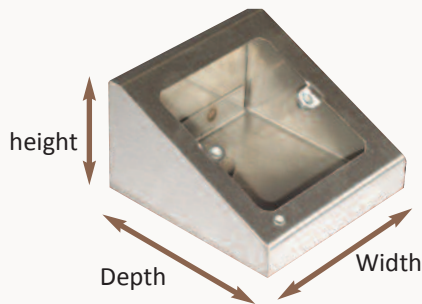

- Fits on desks and floors giving easy cable access
- Finished in black or white as standard, also available powder coated to any RAL number or in brushed stainless steel
- Fitted with steel screen between sides for segregation and to meet IEE regulations
- Stock sizes shown below, and available to order

* If you intend to fit a 458 and a 454 back to back please tell us and we will increase the width of the 454 to 208mm

			Width	Depth	Height
	Ref PED-452	Single sided one gang	95mm	95mm	60mm
	Ref PED-442	Double sided one gang	95mm	190mm	60mm
	Ref PED-454	Single sided 2 gang	190mm	95mm	60mm
	Ref PED-459	Double sided 2 gang	190mm	190mm	60mm
	Ref PED-458	Single sided dual 1 gang	208mm*	95mm	60mm
	Ref PED-443	Double sided dual 1 gang	208mm*	190mm	60mm