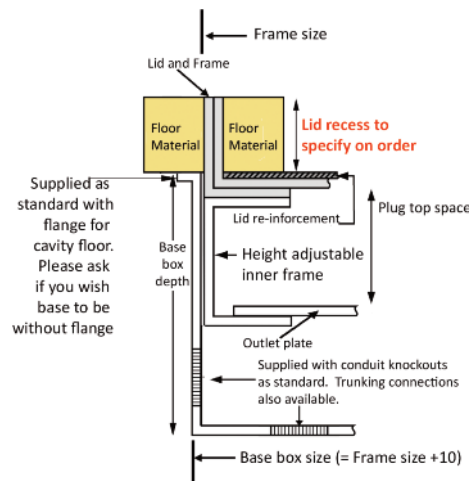

*Standard Finish*

Frame size 300x300mm  
 Base box size 310x310mm  
 Lid recess - advise on order to suit floor covering  
 Base with 20 & 25mm conduit knockouts

Lid option -  
 Brass. Lid recess  
 made to suit floor  
 covering

Outlet plate  
 options  
 Fits 3 standard  
 outlet plates.

*Optional Extras*

- SBOX-700+BR Extra to supply box in 2mm brass, with 4mm thick infill plate to withstand larger loads
- SBOX-700-MOUSE Extra to supply a cable exit "Mousehole" opening
- SBOX-700-FTLID Extra to a flat instead of recessed lid
- SBOX-700-LOCK Extra to supply lid and frame with a cam lock
- SBOX-700-BRONZE Extra to a supply with Antique Bronze coating
- SBOX-700-BR-AB Extra to a supply with Antique Brass coating
- SBOX-700-BR-JB Extra to a supply with Jordan Bronze coating
- SSB70RETRO Retro style base box fitting entirely within frame