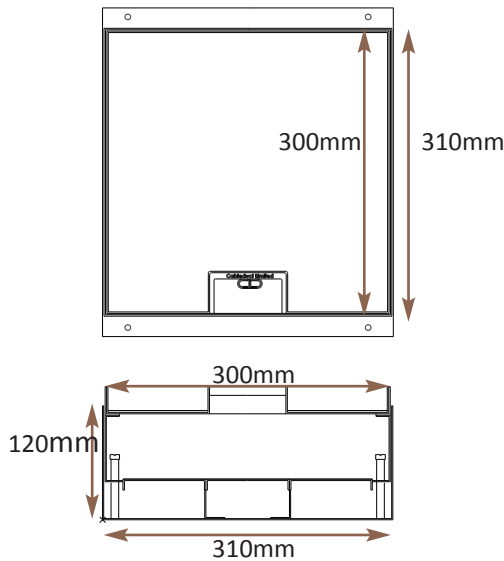

*Standard Finish*

Frame size 300x300mm  
 Base box size 310x310mm  
 Lid recess - advise on order to suit floor covering  
 Base with 20 & 25mm conduit knockouts

Lid option -  
 Brass. Lid recess  
 made to suit floor  
 covering

Outlet plate  
 options  
 Fits 3 standard  
 outlet plates.

*Optional Extras*

- SBOX-700+BR Extra to supply box in 2mm brass, with 4mm thick infill plate to withstand larger loads
- SBOX-700-MOUSE Extra to supply a cable exit "Mousehole" opening
- SBOX-700-FTLID Extra to a flat instead of recessed lid
- SBOX-700-LOCK Extra to supply lid and frame with a cam lock
- SBOX-700-BRONZE Extra to a supply with Antique Bronze coating
- SBOX-700-BR-AB Extra to a supply with Antique Brass coating
- SBOX-700-BR-JB Extra to a supply with Jordan Bronze coating
- SSB70RETRO Retro style base box fitting entirely within frame