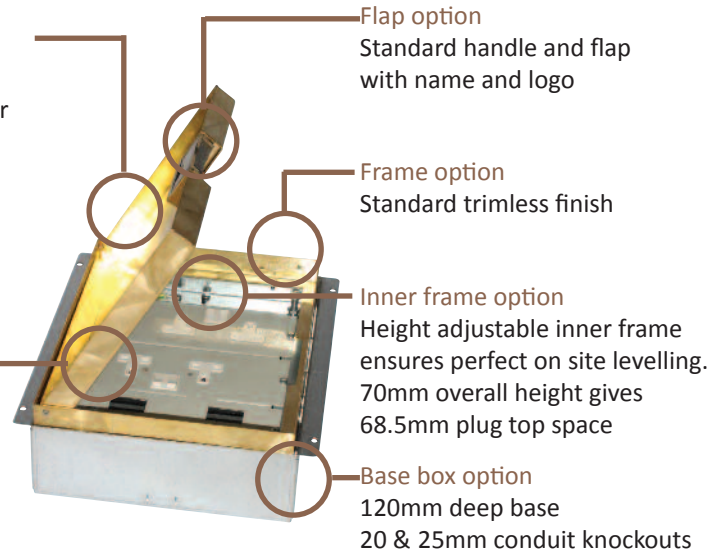

*Standard Finish*

Frame size 300x300mm  
 Base box size 310x310mm  
 Lid recess - advise on order to suit floor covering  
 Base with 20 & 25mm conduit knockouts

Lid option -  
 Brass. Lid recess  
 made to suit floor  
 covering

Outlet plate  
 options  
 Fits 3 standard  
 outlet plates.

*Optional Extras*

- SBOX-700+BR Extra to supply box in 2mm brass, with 4mm thick infill plate to withstand larger loads
- SBOX-700-MOUSE Extra to supply a cable exit "Mousehole" opening
- SBOX-700-FTLID Extra to a flat instead of recessed lid
- SBOX-700-LOCK Extra to supply lid and frame with a cam lock
- SBOX-700-BRONZE Extra to a supply with Antique Bronze coating
- SBOX-700-BR-AB Extra to a supply with Antique Brass coating
- SBOX-700-BR-JB Extra to a supply with Jordan Bronze coating
- SSB70RETRO Retro style base box fitting entirely within frame