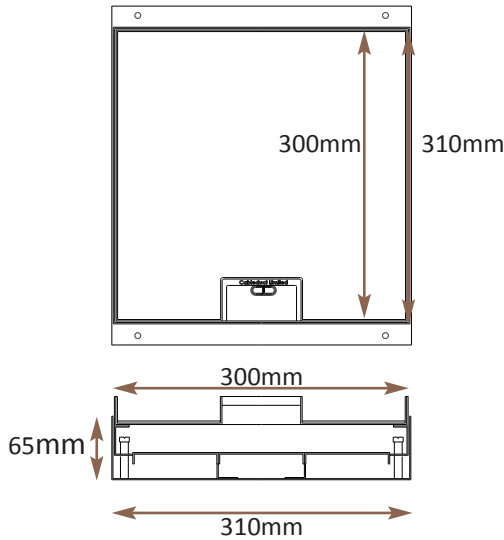

*Standard Finish*

Frame size 300x300mm  
 Base box size 310x310mm  
 Lid recess - advise on order to suit floor covering  
 Base with 20 & 25mm conduit knockouts

Lid option -  
 Brass. Lid recess  
 made to suit floor  
 covering

Outlet plate  
 options  
 Fits 3 standard  
 outlet plates.

*Optional Extras*

- SBOX-700+BR Extra to supply box in 2mm brass, with 4mm thick infill plate to withstand larger loads
- SBOX-700-MOUSE Extra to supply a cable exit "Mousehole" opening
- SBOX-700-FTLID Extra to a flat instead of recessed lid
- SBOX-700-LOCK Extra to supply lid and frame with a cam lock
- SBOX-700-BRONZE Extra to a supply with Antique Bronze coating
- SBOX-700-BR-AB Extra to a supply with Antique Brass coating
- SBOX-700-BR-JB Extra to a supply with Jordan Bronze coating
- SSB70RETRO Retro stlye base box fitting entirely within frame