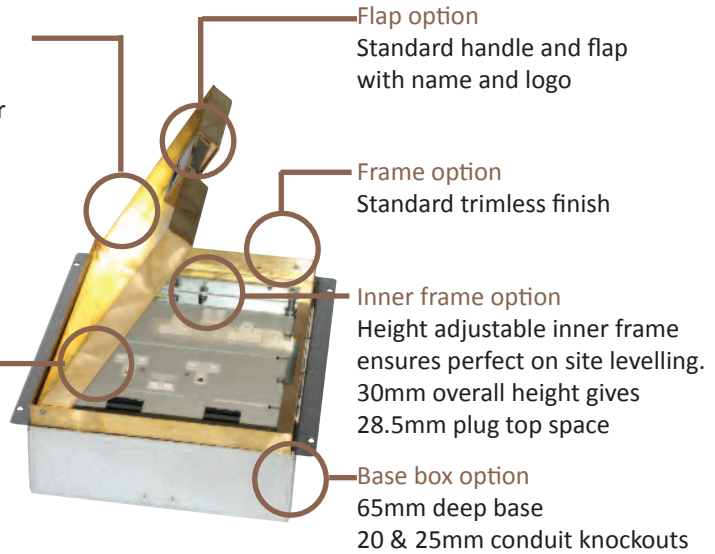

*Standard Finish*

Frame size 300x300mm  
 Base box size 310x310mm  
 Lid recess - advise on order to suit floor covering  
 Base with 20 & 25mm conduit knockouts

Lid option -  
 Brass. Lid recess  
 made to suit floor  
 covering

Outlet plate  
 options  
 Fits 3 standard  
 outlet plates.

*Optional Extras*

- SBOX-700+BR Extra to supply box in 2mm brass, with 4mm thick infill plate to withstand larger loads
- SBOX-700-MOUSE Extra to supply a cable exit "Mousehole" opening
- SBOX-700-FTLID Extra to a flat instead of recessed lid
- SBOX-700-LOCK Extra to supply lid and frame with a cam lock
- SBOX-700-BRONZE Extra to a supply with Antique Bronze coating
- SBOX-700-BR-AB Extra to a supply with Antique Brass coating
- SBOX-700-BR-JB Extra to a supply with Jordan Bronze coating
- SSB70RETRO Retro stlye base box fitting entirely within frame