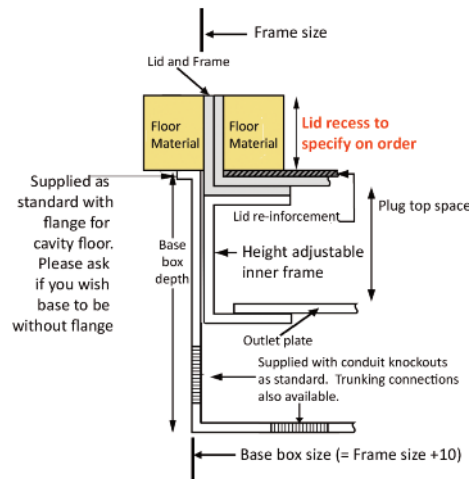

*Standard Finish*

Frame size 300x300mm  
 Base box size 310x310mm  
 Lid recess - advise on order to suit floor covering  
 Base with 20 & 25mm conduit knockouts

Lid option -  
 Brass. Lid recess  
 made to suit floor  
 covering

Outlet plate  
 options  
 Fits 3 standard  
 outlet plates.

*Optional Extras*

- SBOX-700+BR Extra to supply box in 2mm brass, with 4mm thick infill plate to withstand larger loads
- SBOX-700-MOUSE Extra to supply a cable exit "Mousehole" opening
- SBOX-700-FTLID Extra to a flat instead of recessed lid
- SBOX-700-LOCK Extra to supply lid and frame with a cam lock
- SBOX-700-BRONZE Extra to a supply with Antique Bronze coating
- SBOX-700-BR-AB Extra to a supply with Antique Brass coating
- SBOX-700-BR-JB Extra to a supply with Jordan Bronze coating
- SSB70RETRO Retro stlye base box fitting entirely within frame