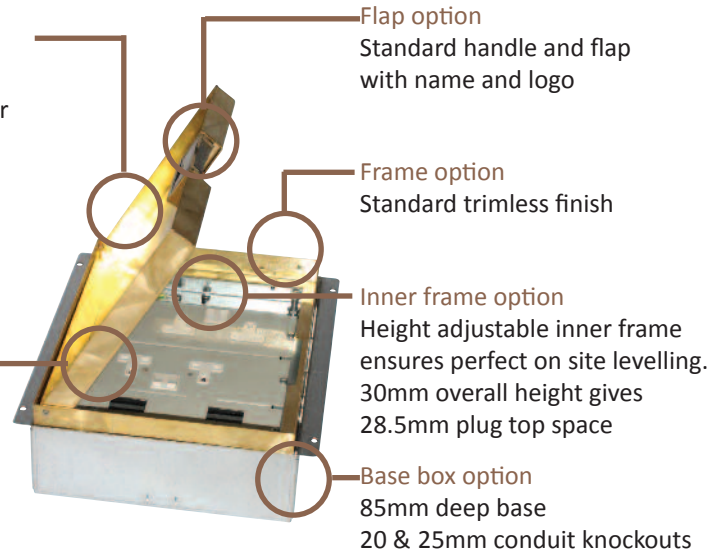

*Standard Finish*

Frame size 300x300mm  
Base box size 310x310mm  
Lid recess - advise on order to suit floor covering  
Base with 20 & 25mm conduit knockouts

Lid option -  
Brass. Lid recess  
made to suit floor  
covering

Outlet plate  
options  
Fits 3 standard  
outlet plates.

*Optional Extras*

- SBOX-700+BR      Extra to supply box in 2mm brass, with 4mm thick infill plate to withstand larger loads
- SBOX-700-MOUSE      Extra to supply a cable exit "Mousehole" opening
- SBOX-700-FTLID      Extra to a flat instead of recessed lid
- SBOX-700-LOCK      Extra to supply lid and frame with a cam lock
- SBOX-700-BRONZE      Extra to a supply with Antique Bronze coating
- SBOX-700-BR-AB      Extra to a supply with Antique Brass coating
- SBOX-700-BR-JB      Extra to a supply with Jordan Bronze coating
- SSB70RETRO      Retro style base box fitting entirely within frame