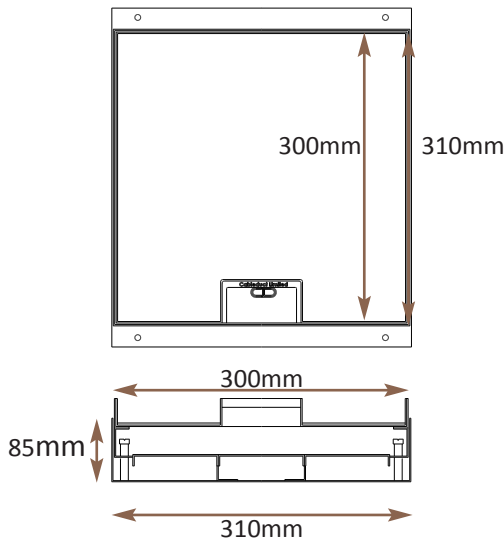

*Standard Finish*

Frame size 300x300mm  
Base box size 310x310mm  
Lid recess - advise on order to suit floor covering  
Base with 20 & 25mm conduit knockouts

Lid option -  
Brass. Lid recess  
made to suit floor  
covering

Outlet plate  
options  
Fits 3 standard  
outlet plates.

*Optional Extras*

- SBOX-700+BR      Extra to supply box in 2mm brass, with 4mm thick infill plate to withstand larger loads
- SBOX-700-MOUSE      Extra to supply a cable exit "Mousehole" opening
- SBOX-700-FTLID      Extra to a flat instead of recessed lid
- SBOX-700-LOCK      Extra to supply lid and frame with a cam lock
- SBOX-700-BRONZE      Extra to a supply with Antique Bronze coating
- SBOX-700-BR-AB      Extra to a supply with Antique Brass coating
- SBOX-700-BR-JB      Extra to a supply with Jordan Bronze coating
- SSB70RETRO      Retro style base box fitting entirely within frame