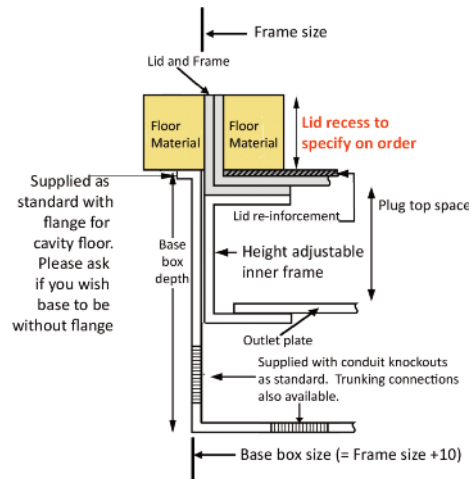

*Standard Finish*

Frame size 300x300mm  
Base box size 310x310mm  
Lid recess - advise on order to suit floor covering  
Base with 20 & 25mm conduit knockouts

Lid option -  
Brass. Lid recess  
made to suit floor  
covering

Outlet plate  
options  
Fits 3 standard  
outlet plates.

*Optional Extras*

- SBOX-700+BR      Extra to supply box in 2mm brass, with 4mm thick infill plate to withstand larger loads
- SBOX-700-MOUSE      Extra to supply a cable exit "Mousehole" opening
- SBOX-700-FTLID      Extra to a flat instead of recessed lid
- SBOX-700-LOCK      Extra to supply lid and frame with a cam lock
- SBOX-700-BRONZE      Extra to a supply with Antique Bronze coating
- SBOX-700-BR-AB      Extra to a supply with Antique Brass coating
- SBOX-700-BR-JB      Extra to a supply with Jordan Bronze coating
- SSB70RETRO      Retro style base box fitting entirely within frame