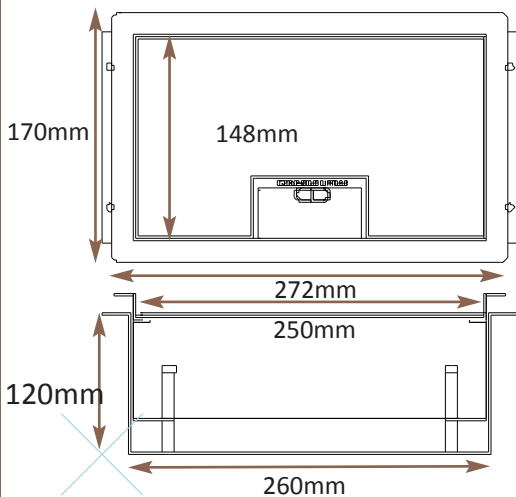

Standard Finish with optional trim flange

Lid option - Brass. Lid recess made to suit floor covering

Frame size 250x148mm with 12.5mm visible trim flange
Base box size 260x158mm
Lid recess - advise on order to suit floor covering
Base with 20 & 25mm conduit knockouts in base and sides

Optional Extras

- SBOX-700+BR Extra to supply box in 2mm brass, with 4mm thick infill plate to withstand larger loads
- SBOX-700CLHANBR Extra to supply the handle without the Cableduct name
- SBOX-700NOLOGO Extra to supply the flap without the Cableduct logo
- SBOX-700-FLTID Extra to a flat instead of recessed lid
- SBOX-700-LOCK Extra to supply lid and frame with a cam lock
- SBOX-700-BRONZE Extra to a supply with Antique Bronze coating
- SBOX-700-BR-AB Extra to a supply with Antique Brass coating
- SBOX-700-BR-JB Extra to a supply with Jordan Bronze coating
- SSB71RETRO Retro style base box fitting entirely within frame