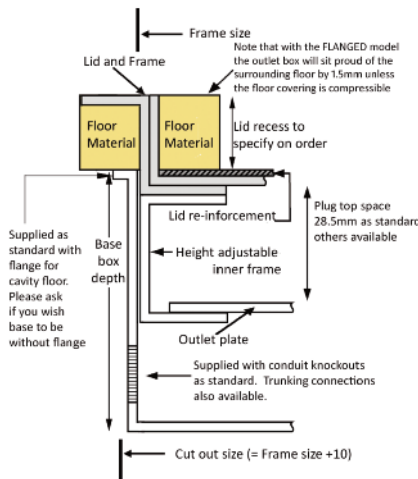

Standard Finish with optional trim flange

Lid option - Brass. Lid recess made to suit floor covering

Frame size 250x148mm with 12.5mm visible trim flange
Base box size 260x158mm
Lid recess - advise on order to suit floor covering
Base with 20 & 25mm conduit knockouts in base and sides

Optional Extras

- SBOX-700+BR Extra to supply box in 2mm brass, with 4mm thick infill plate to withstand larger loads
- SBOX-700CLHANBR Extra to supply the handle without the Cableduct name
- SBOX-700NOLOGO Extra to supply the flap without the Cableduct logo
- SBOX-700-FLTID Extra to a flat instead of recessed lid
- SBOX-700-LOCK Extra to supply lid and frame with a cam lock
- SBOX-700-BRONZE Extra to a supply with Antique Bronze coating
- SBOX-700-BR-AB Extra to a supply with Antique Brass coating
- SBOX-700-BR-JB Extra to a supply with Jordan Bronze coating
- SSB71RETRO Retro style base box fitting entirely within frame