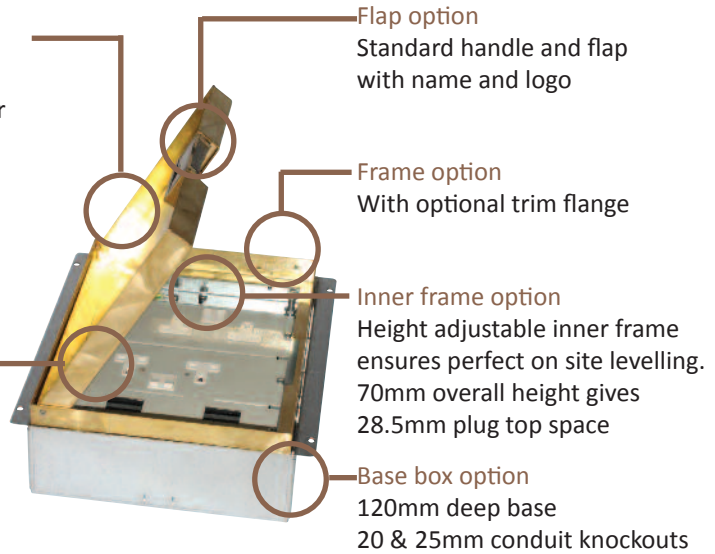

Standard Finish with optional trim flange

Lid option - Brass. Lid recess made to suit floor covering

Frame size 250x148mm with 12.5mm visible trim flange
Base box size 260x158mm
Lid recess - advise on order to suit floor covering
Base with 20 & 25mm conduit knockouts in base and sides

Optional Extras

- SBOX-700+BR Extra to supply box in 2mm brass, with 4mm thick infill plate to withstand larger loads
- SBOX-700CLHANBR Extra to supply the handle without the Cableduct name
- SBOX-700NOLOGO Extra to supply the flap without the Cableduct logo
- SBOX-700-FLTID Extra to a flat instead of recessed lid
- SBOX-700-LOCK Extra to supply lid and frame with a cam lock
- SBOX-700-BRONZE Extra to a supply with Antique Bronze coating
- SBOX-700-BR-AB Extra to a supply with Antique Brass coating
- SBOX-700-BR-JB Extra to a supply with Jordan Bronze coating
- SSB71RETRO Retro style base box fitting entirely within frame