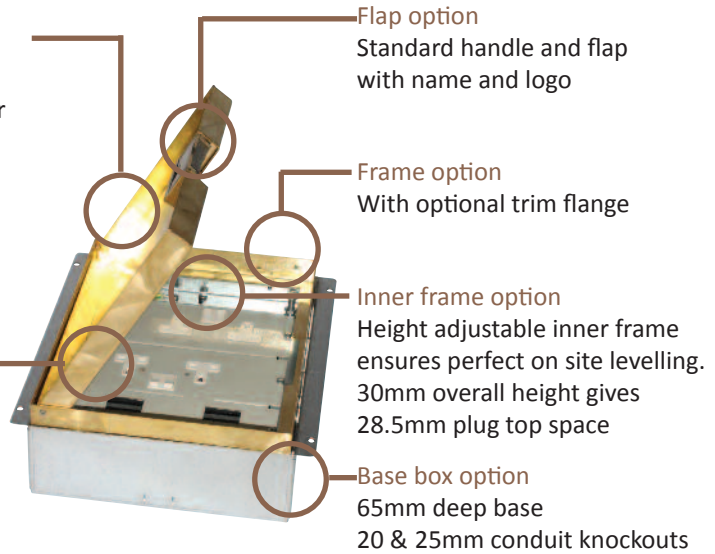

*Standard Finish with optional trim flange*

Frame size 250x148mm with 12.5mm visible trim flange  
 Base box size 260x158mm  
 Lid recess - advise on order to suit floor covering  
 Base with 20 & 25mm conduit knockouts in base and sides

Lid option - Brass. Lid recess made to suit floor covering

Outlet plate options Fits 1 standard outlet plate.

*Optional Extras*

- SBOX-700+BR Extra to supply box in 2mm brass, with 4mm thick infill plate to withstand larger loads
- SBOX-700CLHANBR Extra to supply the handle without the Cableduct name
- SBOX-700NOLOGO Extra to supply the flap without the Cableduct logo
- SBOX-700-FLTLID Extra to a flat instead of recessed lid
- SBOX-700-LOCK Extra to supply lid and frame with a cam lock
- SBOX-700-BRONZE Extra to a supply with Antique Bronze coating
- SBOX-700-BR-AB Extra to a supply with Antique Brass coating
- SBOX-700-BR-JB Extra to a supply with Jordan Bronze coating
- SSB71RETRO Retro style base box fitting entirely within frame