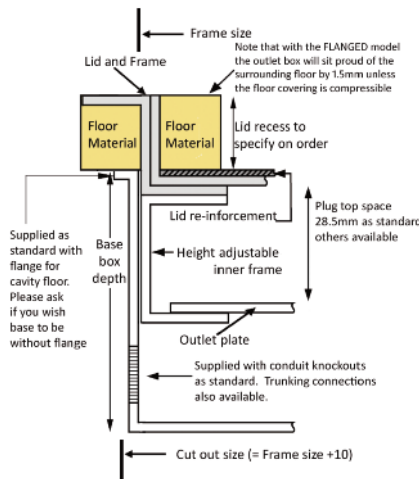

*Standard Finish with optional trim flange*

Frame size 250x148mm with 12.5mm visible trim flange  
 Base box size 260x158mm  
 Lid recess - advise on order to suit floor covering  
 Base with 20 & 25mm conduit knockouts in base and sides

Lid option - Brass. Lid recess made to suit floor covering

Outlet plate options Fits 1 standard outlet plate.

*Optional Extras*

- SBOX-700+BR Extra to supply box in 2mm brass, with 4mm thick infill plate to withstand larger loads
- SBOX-700CLHANBR Extra to supply the handle without the Cableduct name
- SBOX-700NOLOGO Extra to supply the flap without the Cableduct logo
- SBOX-700-FLTLID Extra to a flat instead of recessed lid
- SBOX-700-LOCK Extra to supply lid and frame with a cam lock
- SBOX-700-BRONZE Extra to a supply with Antique Bronze coating
- SBOX-700-BR-AB Extra to a supply with Antique Brass coating
- SBOX-700-BR-JB Extra to a supply with Jordan Bronze coating
- SSB71RETRO Retro style base box fitting entirely within frame