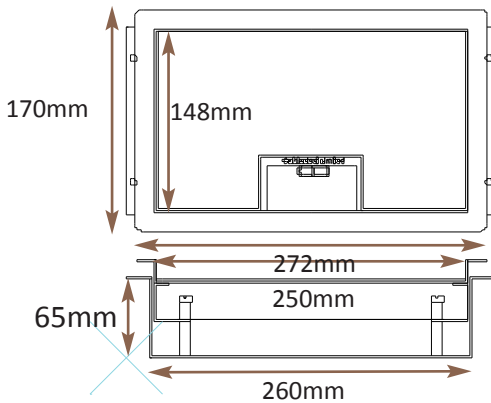

*Standard Finish with optional trim flange*

Frame size 250x148mm with 12.5mm visible trim flange  
 Base box size 260x158mm  
 Lid recess - advise on order to suit floor covering  
 Base with 20 & 25mm conduit knockouts in base and sides

Lid option - Brass. Lid recess made to suit floor covering

Outlet plate options Fits 1 standard outlet plate.

*Optional Extras*

- SBOX-700+BR Extra to supply box in 2mm brass, with 4mm thick infill plate to withstand larger loads
- SBOX-700CLHANBR Extra to supply the handle without the Cableduct name
- SBOX-700NOLOGO Extra to supply the flap without the Cableduct logo
- SBOX-700-FLTLID Extra to a flat instead of recessed lid
- SBOX-700-LOCK Extra to supply lid and frame with a cam lock
- SBOX-700-BRONZE Extra to a supply with Antique Bronze coating
- SBOX-700-BR-AB Extra to a supply with Antique Brass coating
- SBOX-700-BR-JB Extra to a supply with Jordan Bronze coating
- SSB71RETRO Retro style base box fitting entirely within frame