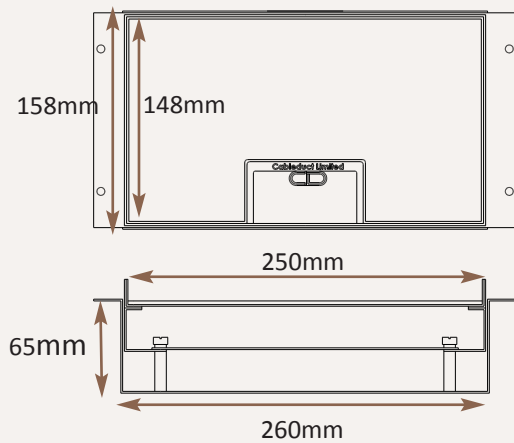

*Standard Finish*

Frame size 250x148mm  
 Base box size 260x158mm  
 Lid recess - advise on order to suit floor covering  
 Base with 20 & 25mm conduit knockouts

Lid option - Brass. Lid recess made to suit floor covering

Outlet plate options Fits 1 standard outlet plate.

*Optional Extras*

- SBOX-700+BR** Extra to supply box in 2mm brass, with 4mm thick infill plate to withstand larger loads
- SBOX-700-NOCONST** Extra to supply the handle without the Cableduct name
- SBOX-700-NOLOGO** Extra to supply the flap without the Cableduct logo
- SBOX-700-FTLID** Extra to a flat instead of recessed lid
- SBOX-700-LOCK** Extra to supply lid and frame with a cam lock
- SBOX-700-BRONZE** Extra to a supply with Antique Bronze coating
- SBOX-700-BR-AB** Extra to a supply with Antique Brass coating
- SBOX-700-BR-JB** Extra to a supply with Jordan Bronze coating
- SSB74-RETRO** Retro style base box fitting entirely within frame