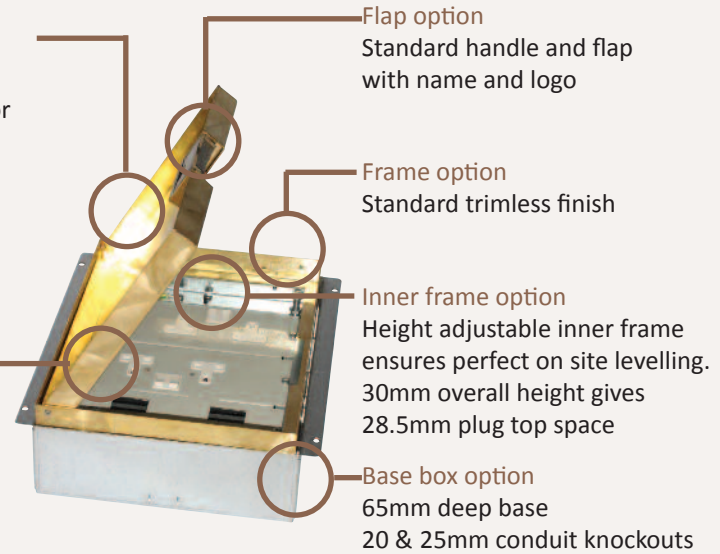

*Standard Finish*

Frame size 250x148mm  
 Base box size 260x158mm  
 Lid recess - advise on order to suit floor covering  
 Base with 20 & 25mm conduit knockouts

Lid option - Brass. Lid recess made to suit floor covering

Outlet plate options Fits 1 standard outlet plate.

*Optional Extras*

- SBOX-700+BR** Extra to supply box in 2mm brass, with 4mm thick infill plate to withstand larger loads
- SBOX-700-NOCONST** Extra to supply the handle without the Cableduct name
- SBOX-700-NOLOGO** Extra to supply the flap without the Cableduct logo
- SBOX-700-FTLID** Extra to a flat instead of recessed lid
- SBOX-700-LOCK** Extra to supply lid and frame with a cam lock
- SBOX-700-BRONZE** Extra to a supply with Antique Bronze coating
- SBOX-700-BR-AB** Extra to a supply with Antique Brass coating
- SBOX-700-BR-JB** Extra to a supply with Jordan Bronze coating
- SSB74-RETRO** Retro style base box fitting entirely within frame