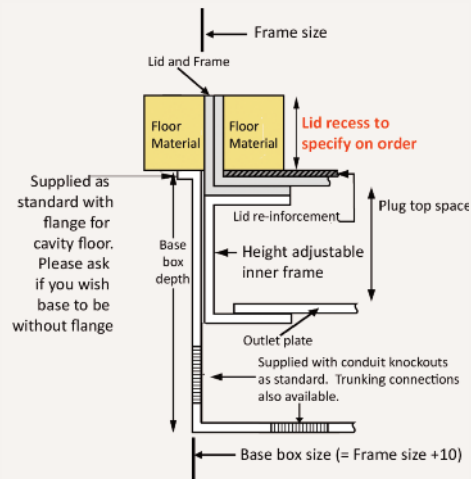

*Standard Finish*

Frame size 250x148mm  
 Base box size 260x158mm  
 Lid recess - advise on order to suit floor covering  
 Base with 20 & 25mm conduit knockouts

Lid option - Brass. Lid recess made to suit floor covering

Outlet plate options Fits 1 standard outlet plate.

*Optional Extras*

- SBOX-700+BR** Extra to supply box in 2mm brass, with 4mm thick infill plate to withstand larger loads
- SBOX-700-NOCONST** Extra to supply the handle without the Cableduct name
- SBOX-700-NOLOGO** Extra to supply the flap without the Cableduct logo
- SBOX-700-FTLID** Extra to a flat instead of recessed lid
- SBOX-700-LOCK** Extra to supply lid and frame with a cam lock
- SBOX-700-BRONZE** Extra to a supply with Antique Bronze coating
- SBOX-700-BR-AB** Extra to a supply with Antique Brass coating
- SBOX-700-BR-JB** Extra to a supply with Jordan Bronze coating
- SSB74-RETRO** Retro style base box fitting entirely within frame