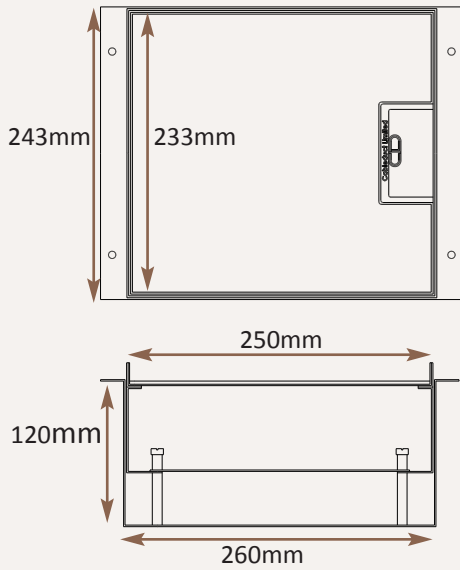

*Standard Finish*

Frame size 233x250mm  
 Base box size 243x260mm  
 Lid recess - advise on order to suit floor covering  
 Base with 20 & 25mm conduit knockouts in base and sides

Lid option - Brass. Lid recess made to suit floor covering

Outlet plate options Fits 2 standard outlet plates.

*Optional Extras*

- SBOX-700+BR: Extra to supply box in 2mm brass, with 4mm thick infill plate to withstand larger loads
- SBOX-700-MOUSE: Extra to supply a cable exit "Mousehole" opening
- SBOX-700-FTLID: Extra to a flat instead of recessed lid
- SBOX-700-LOCK: Extra to supply lid and frame with a cam lock
- SBOX-700-BRONZE: Extra to a supply with Antique Bronze coating
- SBOX-700-BR-AB: Extra to a supply with Antique Brass coating
- SBOX-700-BR-JB: Extra to a supply with Jordan Bronze coating
- SB72RETRO: Retro style base box fitting entirely within frame