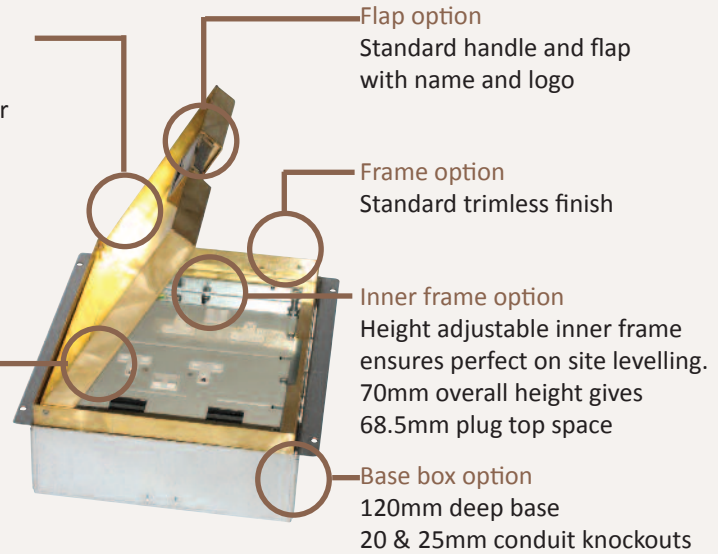

*Standard Finish*

Frame size 233x250mm  
 Base box size 243x260mm  
 Lid recess - advise on order to suit floor covering  
 Base with 20 & 25mm conduit knockouts in base and sides

Lid option - Brass. Lid recess made to suit floor covering

Outlet plate options Fits 2 standard outlet plates.

*Optional Extras*

- SBOX-700+BR: Extra to supply box in 2mm brass, with 4mm thick infill plate to withstand larger loads
- SBOX-700-MOUSE: Extra to supply a cable exit "Mousehole" opening
- SBOX-700-FTLID: Extra to a flat instead of recessed lid
- SBOX-700-LOCK: Extra to supply lid and frame with a cam lock
- SBOX-700-BRONZE: Extra to a supply with Antique Bronze coating
- SBOX-700-BR-AB: Extra to a supply with Antique Brass coating
- SBOX-700-BR-JB: Extra to a supply with Jordan Bronze coating
- SB72RETRO: Retro style base box fitting entirely within frame