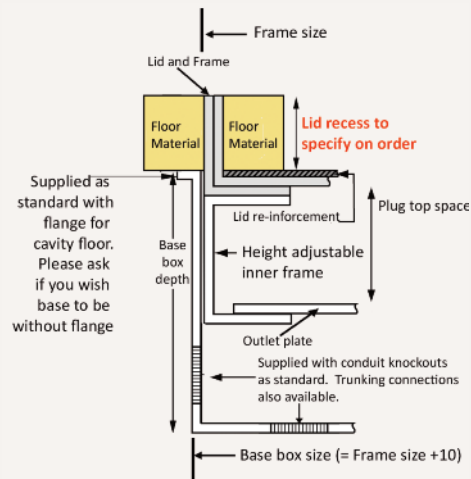

*Standard Finish*

Frame size 233x250mm  
 Base box size 243x260mm  
 Lid recess - advise on order to suit floor covering  
 Base with 20 & 25mm conduit knockouts in base and sides

Lid option - Brass. Lid recess made to suit floor covering

Outlet plate options Fits 2 standard outlet plates.

*Optional Extras*

- SBOX-700+BR: Extra to supply box in 2mm brass, with 4mm thick infill plate to withstand larger loads
- SBOX-700-MOUSE: Extra to supply a cable exit "Mousehole" opening
- SBOX-700-FTLID: Extra to a flat instead of recessed lid
- SBOX-700-LOCK: Extra to supply lid and frame with a cam lock
- SBOX-700-BRONZE: Extra to a supply with Antique Bronze coating
- SBOX-700-BR-AB: Extra to a supply with Antique Brass coating
- SBOX-700-BR-JB: Extra to a supply with Jordan Bronze coating
- SB72RETRO: Retro style base box fitting entirely within frame