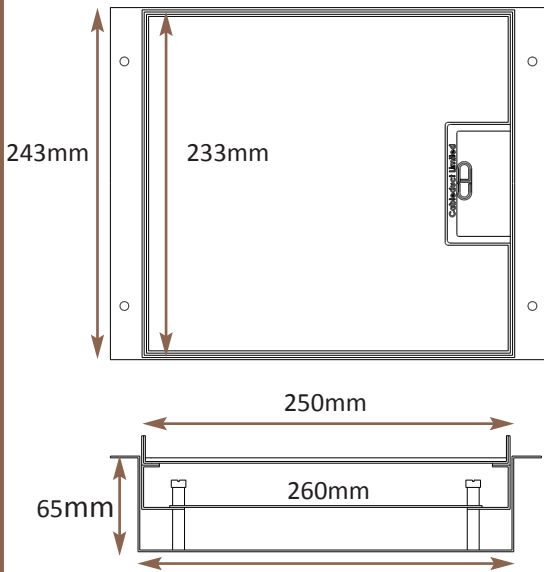

Standard Finish

Frame size 233x250mm
 Base box size 243x260mm
 Lid recess - advise on order to suit floor covering
 Base with 20 & 25mm conduit knockouts in base and sides

Optional Extras

- SBOX-700+BR Extra to supply box in 2mm brass, with 4mm thick infill plate to withstand larger loads
- SBOX-700-MOUSE Extra to supply a cable exit "Mousehole" opening
- SBOX-700-FTLID Extra to a flat instead of recessed lid
- SBOX-700-LOCK Extra to supply lid and frame with a cam lock
- SBOX-700-BRONZE Extra to a supply with Antique Bronze coating
- SBOX-700-BR-AB Extra to a supply with Antique Brass coating
- SBOX-700-BR-JB Extra to a supply with Jordan Bronze coating
- SB72RETRO Retro stlye base box fitting entirely within frame