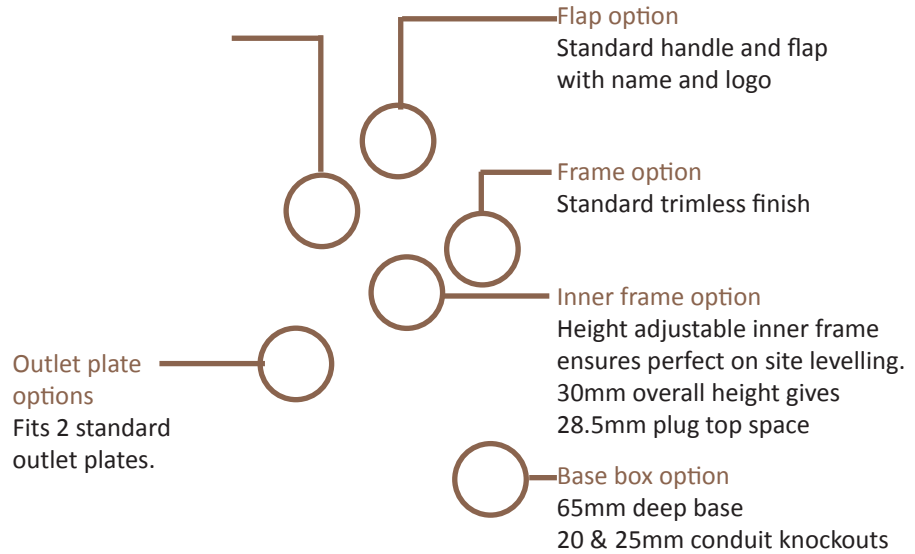

Standard Finish

Frame size 233x250mm
 Base box size 243x260mm
 Lid recess - advise on order to suit floor covering
 Base with 20 & 25mm conduit knockouts in base and sides

Optional Extras

- SBOX-700+BR Extra to supply box in 2mm brass, with 4mm thick infill plate to withstand larger loads
- SBOX-700-MOUSE Extra to supply a cable exit "Mousehole" opening
- SBOX-700-FTLID Extra to a flat instead of recessed lid
- SBOX-700-LOCK Extra to supply lid and frame with a cam lock
- SBOX-700-BRONZE Extra to a supply with Antique Bronze coating
- SBOX-700-BR-AB Extra to a supply with Antique Brass coating
- SBOX-700-BR-JB Extra to a supply with Jordan Bronze coating
- SB72RETRO Retro stlye base box fitting entirely within frame