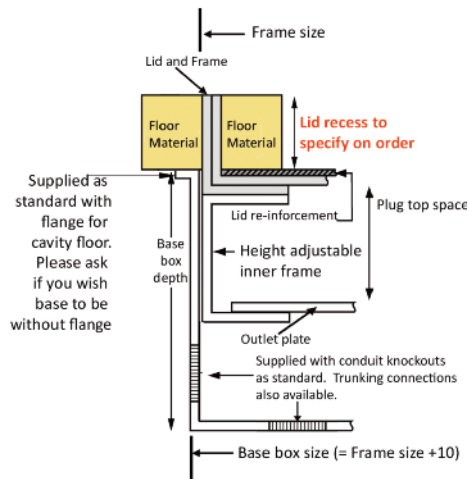

Standard Finish

Frame size 233x250mm
 Base box size 243x260mm
 Lid recess - advise on order to suit floor covering
 Base with 20 & 25mm conduit knockouts in base and sides

Optional Extras

- SBOX-700+BR Extra to supply box in 2mm brass, with 4mm thick infill plate to withstand larger loads
- SBOX-700-MOUSE Extra to supply a cable exit "Mousehole" opening
- SBOX-700-FTLID Extra to a flat instead of recessed lid
- SBOX-700-LOCK Extra to supply lid and frame with a cam lock
- SBOX-700-BRONZE Extra to a supply with Antique Bronze coating
- SBOX-700-BR-AB Extra to a supply with Antique Brass coating
- SBOX-700-BR-JB Extra to a supply with Jordan Bronze coating
- SB72RETRO Retro stlye base box fitting entirely within frame