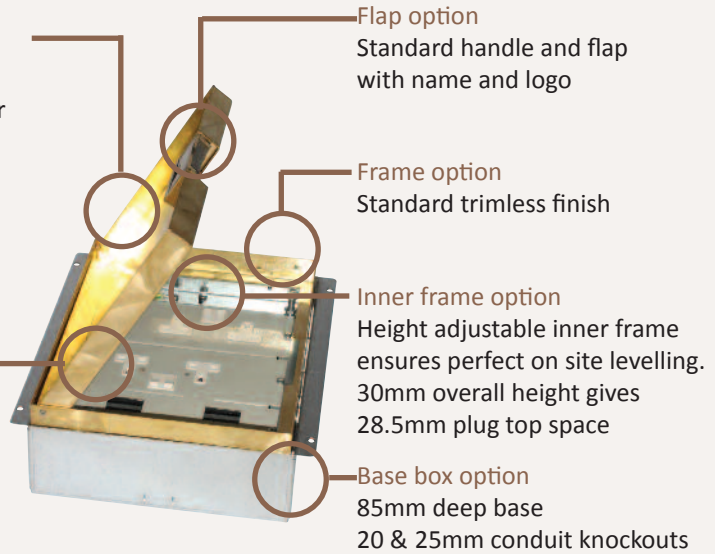

Standard Finish

Frame size 233x250mm
 Base box size 243x260mm
 Lid recess - advise on order to suit floor covering
 Base with 20 & 25mm conduit knockouts

Lid option -
 Brass. Lid recess
 made to suit floor
 covering

Outlet plate
 options
 Fits 2 standard
 outlet plates.

Optional Extras

- SBOX-700+BR Extra to supply box in 2mm brass, with 4mm thick infill plate to withstand larger loads
- SBOX-700-MOUSE Extra to supply a cable exit "Mousehole" opening
- SBOX-700-FTLID Extra to a flat instead of recessed lid
- SBOX-700-LOCK Extra to supply lid and frame with a cam lock
- SBOX-700-BRONZE Extra to a supply with Antique Bronze coating
- SBOX-700-BR-AB Extra to a supply with Antique Brass coating
- SBOX-700-BR-JB Extra to a supply with Jordan Bronze coating
- SB72RETRO Retro stlye base box fitting entirely within frame