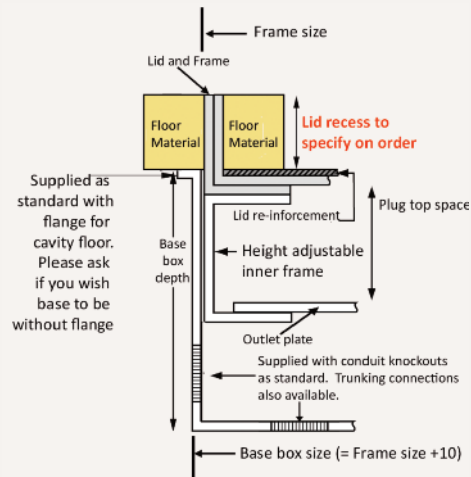

Standard Finish

Frame size 233x250mm
 Base box size 243x260mm
 Lid recess - advise on order to suit floor covering
 Base with 20 & 25mm conduit knockouts

Lid option -
 Brass. Lid recess
 made to suit floor
 covering

Outlet plate
 options
 Fits 2 standard
 outlet plates.

Optional Extras

- SBOX-700+BR Extra to supply box in 2mm brass, with 4mm thick infill plate to withstand larger loads
- SBOX-700-MOUSE Extra to supply a cable exit "Mousehole" opening
- SBOX-700-FTLID Extra to a flat instead of recessed lid
- SBOX-700-LOCK Extra to supply lid and frame with a cam lock
- SBOX-700-BRONZE Extra to a supply with Antique Bronze coating
- SBOX-700-BR-AB Extra to a supply with Antique Brass coating
- SBOX-700-BR-JB Extra to a supply with Jordan Bronze coating
- SB72RETRO Retro stlye base box fitting entirely within frame