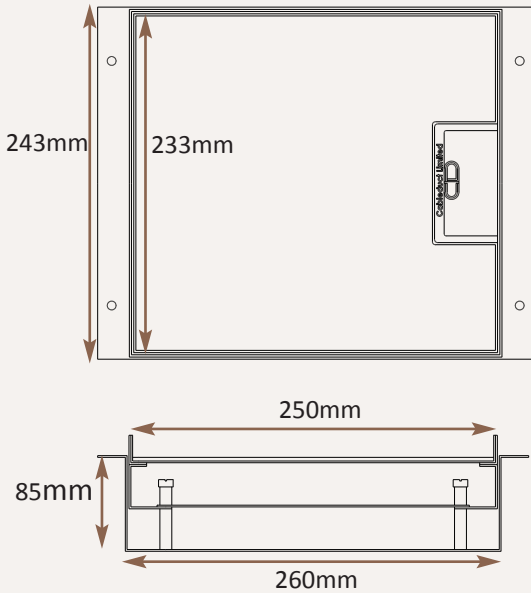

Standard Finish

Frame size 233x250mm
 Base box size 243x260mm
 Lid recess - advise on order to suit floor covering
 Base with 20 & 25mm conduit knockouts

Lid option -
 Brass. Lid recess
 made to suit floor
 covering

Outlet plate
 options
 Fits 2 standard
 outlet plates.

Optional Extras

- SBOX-700+BR Extra to supply box in 2mm brass, with 4mm thick infill plate to withstand larger loads
- SBOX-700-MOUSE Extra to supply a cable exit "Mousehole" opening
- SBOX-700-FTLID Extra to a flat instead of recessed lid
- SBOX-700-LOCK Extra to supply lid and frame with a cam lock
- SBOX-700-BRONZE Extra to a supply with Antique Bronze coating
- SBOX-700-BR-AB Extra to a supply with Antique Brass coating
- SBOX-700-BR-JB Extra to a supply with Jordan Bronze coating
- SB72RETRO Retro stlye base box fitting entirely within frame