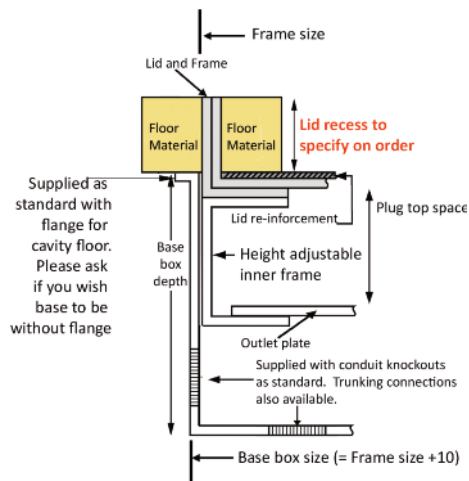

Standard Finish

Frame size 320x250mm
 Base box size 330x260mm
 Lid recess - advise on order to suit floor covering
 Base with 20 & 25mm conduit knockouts

Optional Extras

- SBOX-700+BR Extra to supply box in 2mm brass, with 4mm thick infill plate to withstand larger loads
- SBOX-700-MOUSE Extra to supply a cable exit "Mousehole" opening
- SBOX-700-FTLID Extra to a flat instead of recessed lid
- SBOX-700-LOCK Extra to supply lid and frame with a cam lock
- SBOX-700-BRONZE Extra to a supply with Antique Bronze coating
- SBOX-700-BR-AB Extra to a supply with Antique Brass coating
- SBOX-700-BR-JB Extra to a supply with Jordan Bronze coating
- SSB74RETRO Retro style base box fitting entirely within frame