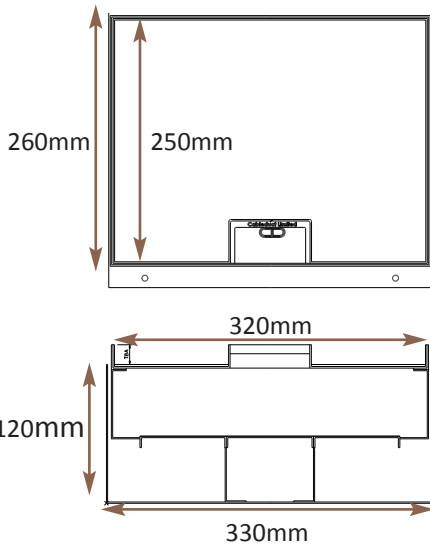

Standard Finish

Frame size 320x250mm
 Base box size 330x260mm
 Lid recess - advise on order to suit floor covering
 Base with 20 & 25mm conduit knockouts

Optional Extras

- SBOX-700+BR Extra to supply box in 2mm brass, with 4mm thick infill plate to withstand larger loads
- SBOX-700-MOUSE Extra to supply a cable exit "Mousehole" opening
- SBOX-700-FTLID Extra to a flat instead of recessed lid
- SBOX-700-LOCK Extra to supply lid and frame with a cam lock
- SBOX-700-BRONZE Extra to a supply with Antique Bronze coating
- SBOX-700-BR-AB Extra to a supply with Antique Brass coating
- SBOX-700-BR-JB Extra to a supply with Jordan Bronze coating
- SSB74RETRO Retro style base box fitting entirely within frame