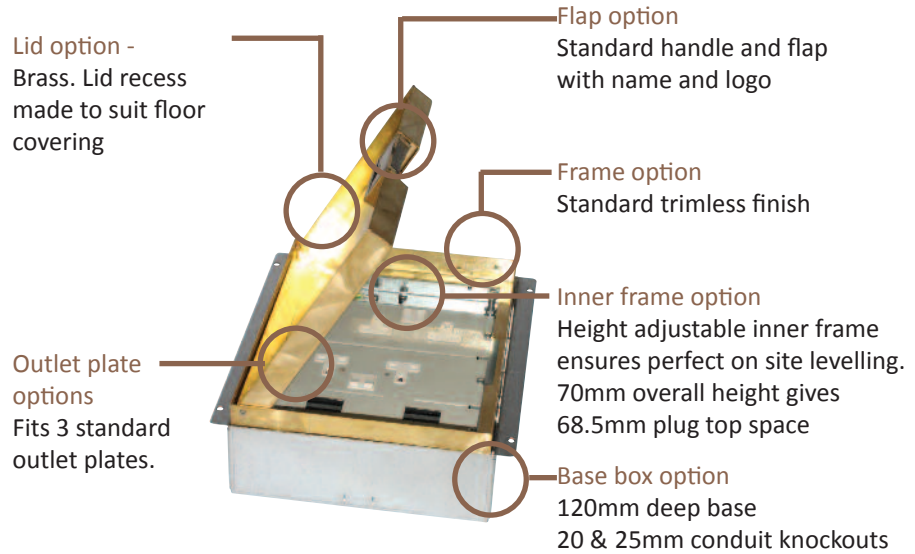

Standard Finish

Frame size 320x250mm
 Base box size 330x260mm
 Lid recess - advise on order to suit floor covering
 Base with 20 & 25mm conduit knockouts

Optional Extras

- SBOX-700+BR Extra to supply box in 2mm brass, with 4mm thick infill plate to withstand larger loads
- SBOX-700-MOUSE Extra to supply a cable exit "Mousehole" opening
- SBOX-700-FTLID Extra to a flat instead of recessed lid
- SBOX-700-LOCK Extra to supply lid and frame with a cam lock
- SBOX-700-BRONZE Extra to a supply with Antique Bronze coating
- SBOX-700-BR-AB Extra to a supply with Antique Brass coating
- SBOX-700-BR-JB Extra to a supply with Jordan Bronze coating
- SSB74RETRO Retro style base box fitting entirely within frame