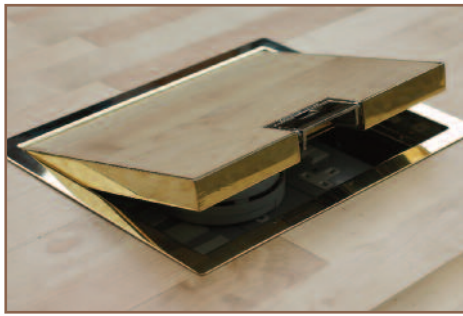

Standard Finish with optional trim flange

Frame size 320x250mm with 12.5mm visible trim flange
 Base box size 330x260mm
 Lid recess - advise on order to suit floor covering
 Base with 20 & 25mm conduit knockouts

Lid option -
 Brass. Lid recess
 made to suit floor
 covering

Outlet plate
 options
 Fits 3 standard
 outlet plates.

Optional Extras

- SBOX-700+BR Extra to supply box in 2mm brass, with 4mm thick infill plate to withstand larger loads
- SBOX-700CLHANST Extra to supply the handle without the Cableduct name
- SBOX-700NOLOGO Extra to supply the flap without the Cableduct logo
- SBOX-700-FTLID Extra to a flat instead of recessed lid
- SBOX-700-LOCK Extra to supply lid and frame with a cam lock
- SBOX-700-BRONZE Extra to a supply with Antique Bronze coating
- SBOX-700-BR-AB Extra to a supply with Antique Brass coating
- SBOX-700-BR-JB Extra to a supply with Jordan Bronze coating
- SSB74RETRO Retro style base box fitting entirely within frame