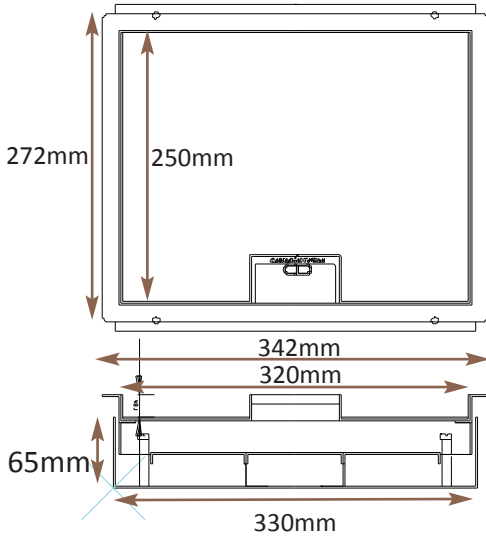

Standard Finish with optional trim flange

Frame size 320x250mm with 12.5mm visible trim flange
 Base box size 330x260mm
 Lid recess - advise on order to suit floor covering
 Base with 20 & 25mm conduit knockouts

Lid option -
 Brass. Lid recess
 made to suit floor
 covering

Outlet plate
 options
 Fits 3 standard
 outlet plates.

Optional Extras

- SBOX-700+BR Extra to supply box in 2mm brass, with 4mm thick infill plate to withstand larger loads
- SBOX-700CLHANST Extra to supply the handle without the Cableduct name
- SBOX-700NOLOGO Extra to supply the flap without the Cableduct logo
- SBOX-700-FTLID Extra to a flat instead of recessed lid
- SBOX-700-LOCK Extra to supply lid and frame with a cam lock
- SBOX-700-BRONZE Extra to a supply with Antique Bronze coating
- SBOX-700-BR-AB Extra to a supply with Antique Brass coating
- SBOX-700-BR-JB Extra to a supply with Jordan Bronze coating
- SSB74RETRO Retro style base box fitting entirely within frame