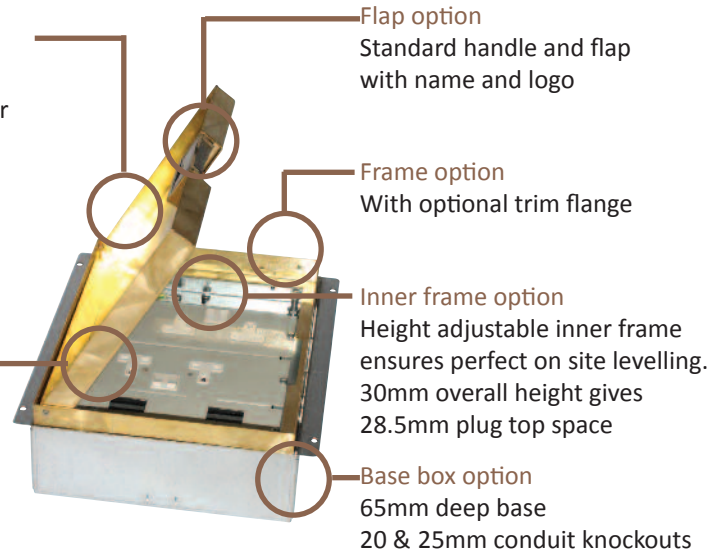

Standard Finish with optional trim flange

Frame size 320x250mm with 12.5mm visible trim flange
 Base box size 330x260mm
 Lid recess - advise on order to suit floor covering
 Base with 20 & 25mm conduit knockouts

Lid option -
 Brass. Lid recess
 made to suit floor
 covering

Outlet plate
 options
 Fits 3 standard
 outlet plates.

Optional Extras

- SBOX-700+BR Extra to supply box in 2mm brass, with 4mm thick infill plate to withstand larger loads
- SBOX-700CLHANST Extra to supply the handle without the Cableduct name
- SBOX-700NOLOGO Extra to supply the flap without the Cableduct logo
- SBOX-700-FTLID Extra to a flat instead of recessed lid
- SBOX-700-LOCK Extra to supply lid and frame with a cam lock
- SBOX-700-BRONZE Extra to a supply with Antique Bronze coating
- SBOX-700-BR-AB Extra to a supply with Antique Brass coating
- SBOX-700-BR-JB Extra to a supply with Jordan Bronze coating
- SSB74RETRO Retro style base box fitting entirely within frame