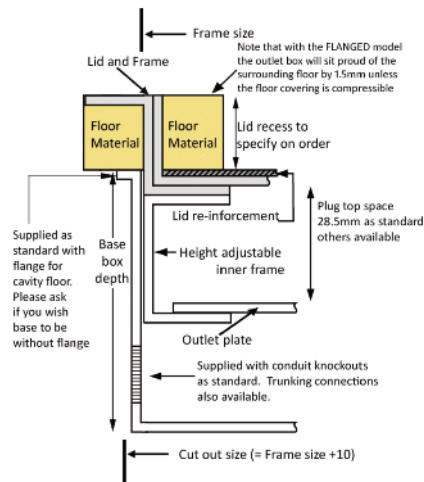

Standard Finish with optional trim flange

Frame size 320x250mm with 12.5mm visible trim flange
 Base box size 330x260mm
 Lid recess - advise on order to suit floor covering
 Base with 20 & 25mm conduit knockouts

Lid option -
 Brass. Lid recess
 made to suit floor
 covering

Outlet plate
 options
 Fits 3 standard
 outlet plates.

Optional Extras

- SBOX-700+BR Extra to supply box in 2mm brass, with 4mm thick infill plate to withstand larger loads
- SBOX-700CLHANST Extra to supply the handle without the Cableduct name
- SBOX-700NOLOGO Extra to supply the flap without the Cableduct logo
- SBOX-700-FTLID Extra to a flat instead of recessed lid
- SBOX-700-LOCK Extra to supply lid and frame with a cam lock
- SBOX-700-BRONZE Extra to a supply with Antique Bronze coating
- SBOX-700-BR-AB Extra to a supply with Antique Brass coating
- SBOX-700-BR-JB Extra to a supply with Jordan Bronze coating
- SSB74RETRO Retro style base box fitting entirely within frame