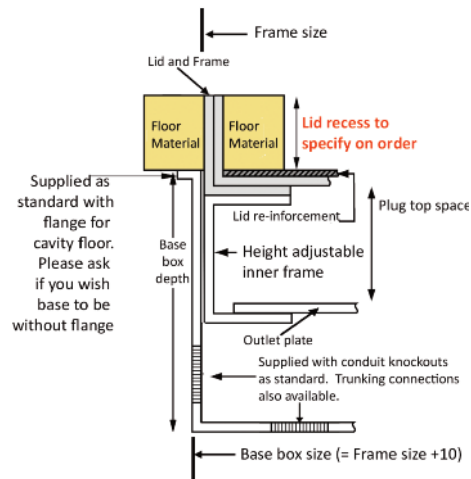

Standard Finish

Lid option - Brass. Lid recess made to suit floor covering

Frame size 320x250mm
Base box size 330x260mm
Lid recess - advise on order to suit floor covering
Base with 20 & 25mm conduit knockouts

Outlet plate options
Fits 3 standard outlet plates.

Optional Extras

- SBOX-700+BR Extra to supply box in 2mm brass, with 4mm thick infill plate to withstand larger loads
- SBOX-700-MOUSE Extra to supply a cable exit "Mousehole" opening
- SBOX-700-FTLID Extra to a flat instead of recessed lid
- SBOX-700-LOCK Extra to supply lid and frame with a cam lock
- SBOX-700-BRONZE Extra to a supply with Antique Bronze coating
- SBOX-700-BR-AB Extra to a supply with Antique Brass coating
- SBOX-700-BR-JB Extra to a supply with Jordan Bronze coating
- SSB74RETRO Retro stlye base box fitting entirely within frame