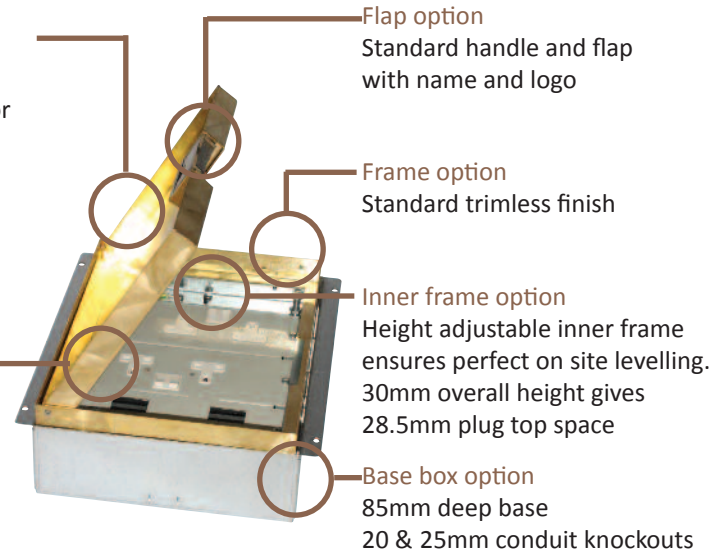

Standard Finish

Lid option - Brass. Lid recess made to suit floor covering

Frame size 320x250mm
Base box size 330x260mm
Lid recess - advise on order to suit floor covering
Base with 20 & 25mm conduit knockouts

Outlet plate options
Fits 3 standard outlet plates.

Optional Extras

- SBOX-700+BR Extra to supply box in 2mm brass, with 4mm thick infill plate to withstand larger loads
- SBOX-700-MOUSE Extra to supply a cable exit "Mousehole" opening
- SBOX-700-FTLID Extra to a flat instead of recessed lid
- SBOX-700-LOCK Extra to supply lid and frame with a cam lock
- SBOX-700-BRONZE Extra to a supply with Antique Bronze coating
- SBOX-700-BR-AB Extra to a supply with Antique Brass coating
- SBOX-700-BR-JB Extra to a supply with Jordan Bronze coating
- SSB74RETRO Retro stlye base box fitting entirely within frame