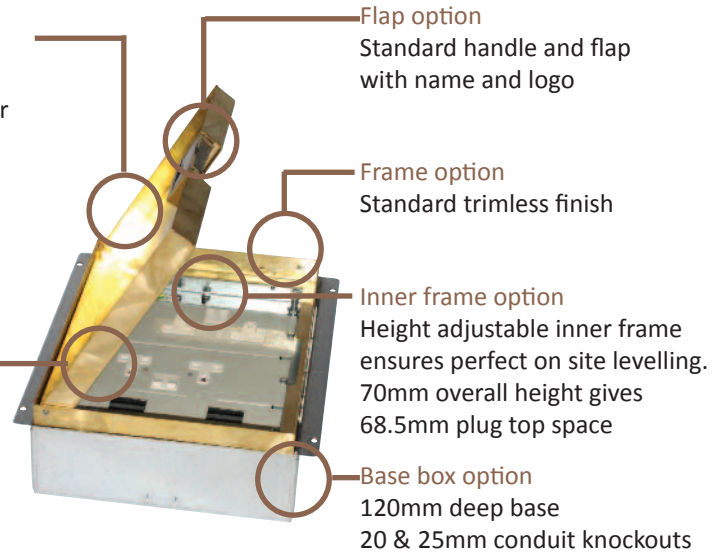

Standard Finish

Frame size 407x250mm
 Base box size 417x260mm
 Lid recess - advise on order to suit floor covering
 Base with 20 & 25mm conduit knockouts

Lid option -
 Brass. Lid recess
 made to suit floor
 covering

Outlet plate
 options
 Fits 4 standard
 outlet plates.

Optional Extras

- SBOX-700+BR Extra to supply box in 2mm brass, with 4mm thick infill plate to withstand larger loads
- SBOX-700-MOUSE Extra to supply a cable exit "Mousehole" opening
- SBOX-700-FTLID Extra to a flat instead of recessed lid
- SBOX-700-LOCK Extra to supply lid and frame with a cam lock
- SBOX-700-BRONZE Extra to a supply with Antique Bronze coating
- SBOX-700-BR-AB Extra to a supply with Antique Brass coating
- SBOX-700-BR-JB Extra to a supply with Jordan Bronze coating
- SSB74RETRO Retro stlye base box fitting entirely within frame