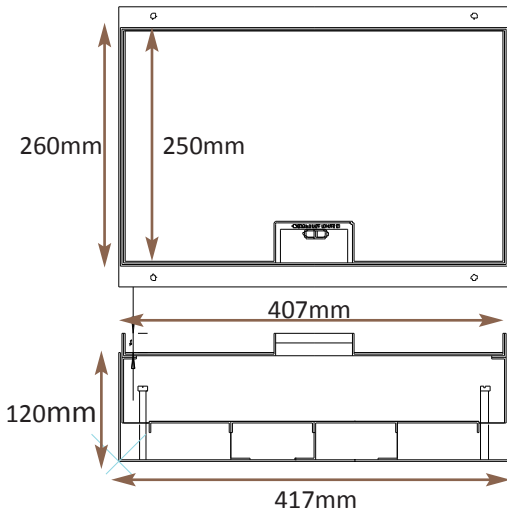

Standard Finish

Frame size 407x250mm
 Base box size 417x260mm
 Lid recess - advise on order to suit floor covering
 Base with 20 & 25mm conduit knockouts

Lid option -
 Brass. Lid recess
 made to suit floor
 covering

Outlet plate
 options
 Fits 4 standard
 outlet plates.

Optional Extras

- SBOX-700+BR Extra to supply box in 2mm brass, with 4mm thick infill plate to withstand larger loads
- SBOX-700-MOUSE Extra to supply a cable exit "Mousehole" opening
- SBOX-700-FTLID Extra to a flat instead of recessed lid
- SBOX-700-LOCK Extra to supply lid and frame with a cam lock
- SBOX-700-BRONZE Extra to a supply with Antique Bronze coating
- SBOX-700-BR-AB Extra to a supply with Antique Brass coating
- SBOX-700-BR-JB Extra to a supply with Jordan Bronze coating
- SSB74RETRO Retro stlye base box fitting entirely within frame