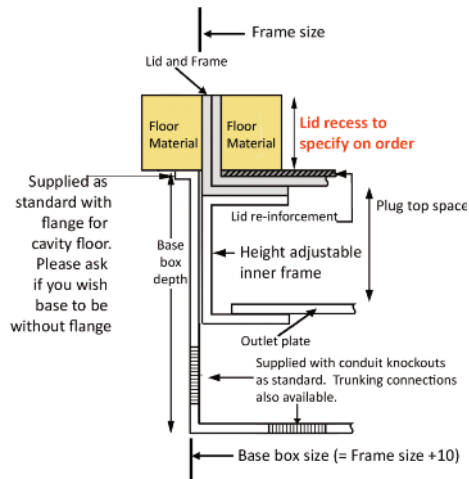

Standard Finish

Frame size 407x250mm
 Base box size 417x260mm
 Lid recess - advise on order to suit floor covering
 Base with 20 & 25mm conduit knockouts

Lid option -
 Brass. Lid recess
 made to suit floor
 covering

Outlet plate
 options
 Fits 4 standard
 outlet plates.

Optional Extras

- SBOX-700+BR Extra to supply box in 2mm brass, with 4mm thick infill plate to withstand larger loads
- SBOX-700-MOUSE Extra to supply a cable exit "Mousehole" opening
- SBOX-700-FTLID Extra to a flat instead of recessed lid
- SBOX-700-LOCK Extra to supply lid and frame with a cam lock
- SBOX-700-BRONZE Extra to a supply with Antique Bronze coating
- SBOX-700-BR-AB Extra to a supply with Antique Brass coating
- SBOX-700-BR-JB Extra to a supply with Jordan Bronze coating
- SSB74RETRO Retro stlye base box fitting entirely within frame