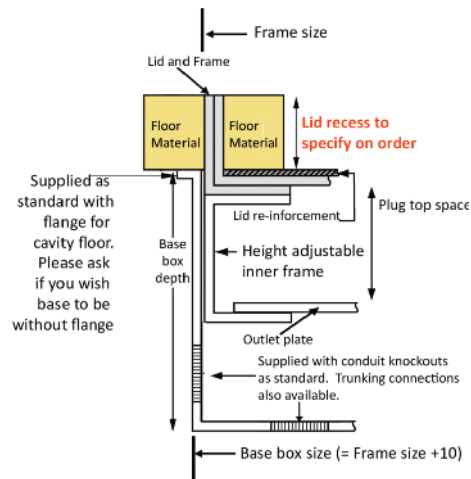

*Standard Finish*

Frame size 407x250mm  
 Base box size 417x260mm  
 Lid recess - advise on order to suit floor covering  
 Base with 20 & 25mm conduit knockouts

Lid option -  
 Brass. Lid recess  
 made to suit floor  
 covering

Outlet plate  
 options  
 Fits 4 standard  
 outlet plates.

*Optional Extras*

- SBOX-700+BR      Extra to supply box in 2mm brass, with 4mm thick infill plate to withstand larger loads
- SBOX-700-MOUSE      Extra to supply a cable exit "Mousehole" opening
- SBOX-700-FTLID      Extra to a flat instead of recessed lid
- SBOX-700-LOCK      Extra to supply lid and frame with a cam lock
- SBOX-700-BRONZE      Extra to a supply with Antique Bronze coating
- SBOX-700-BR-AB      Extra to a supply with Antique Brass coating
- SBOX-700-BR-JB      Extra to a supply with Jordan Bronze coating
- SSB74RETRO      Retro stlye base box fitting entirely within frame