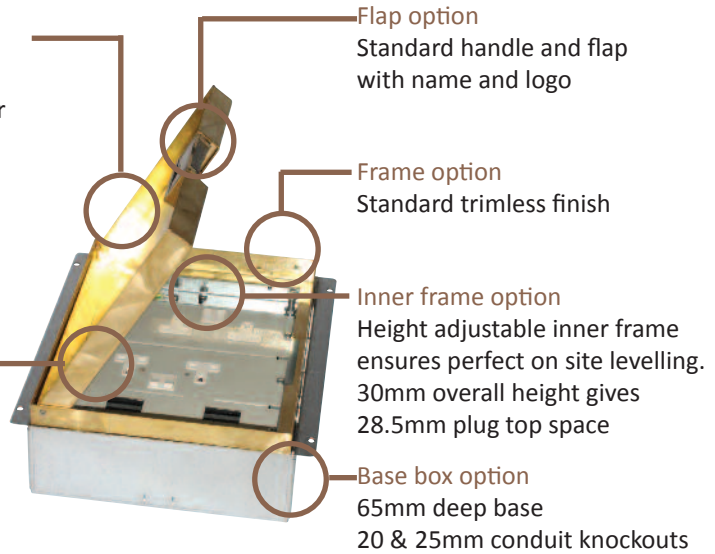

*Standard Finish*

Frame size 407x250mm  
 Base box size 417x260mm  
 Lid recess - advise on order to suit floor covering  
 Base with 20 & 25mm conduit knockouts

Lid option -  
 Brass. Lid recess  
 made to suit floor  
 covering

Outlet plate  
 options  
 Fits 4 standard  
 outlet plates.

*Optional Extras*

- SBOX-700+BR      Extra to supply box in 2mm brass, with 4mm thick infill plate to withstand larger loads
- SBOX-700-MOUSE      Extra to supply a cable exit "Mousehole" opening
- SBOX-700-FTLID      Extra to a flat instead of recessed lid
- SBOX-700-LOCK      Extra to supply lid and frame with a cam lock
- SBOX-700-BRONZE      Extra to a supply with Antique Bronze coating
- SBOX-700-BR-AB      Extra to a supply with Antique Brass coating
- SBOX-700-BR-JB      Extra to a supply with Jordan Bronze coating
- SSB74RETRO      Retro stlye base box fitting entirely within frame