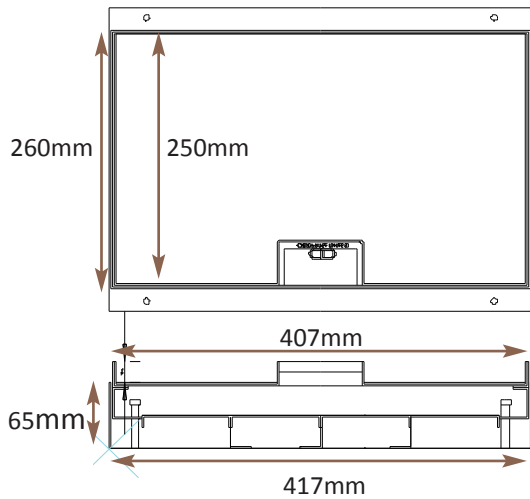

*Standard Finish*

Frame size 407x250mm  
 Base box size 417x260mm  
 Lid recess - advise on order to suit floor covering  
 Base with 20 & 25mm conduit knockouts

Lid option -  
 Brass. Lid recess  
 made to suit floor  
 covering

Outlet plate  
 options  
 Fits 4 standard  
 outlet plates.

*Optional Extras*

- SBOX-700+BR      Extra to supply box in 2mm brass, with 4mm thick infill plate to withstand larger loads
- SBOX-700-MOUSE      Extra to supply a cable exit "Mousehole" opening
- SBOX-700-FTLID      Extra to a flat instead of recessed lid
- SBOX-700-LOCK      Extra to supply lid and frame with a cam lock
- SBOX-700-BRONZE      Extra to a supply with Antique Bronze coating
- SBOX-700-BR-AB      Extra to a supply with Antique Brass coating
- SBOX-700-BR-JB      Extra to a supply with Jordan Bronze coating
- SSB74RETRO      Retro stlye base box fitting entirely within frame