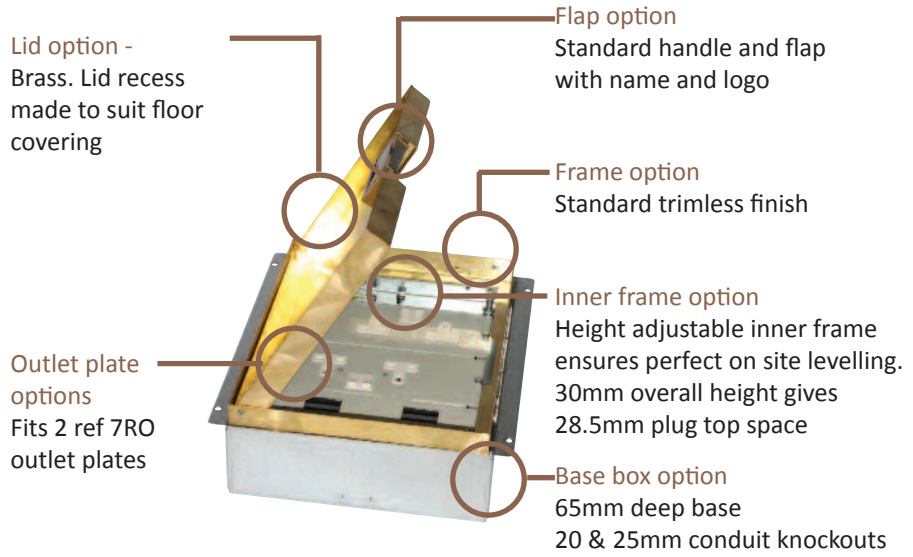

*Standard Finish*

Frame size 200x200mm  
 Base box size 210x210mm  
 Lid recess - advise on order to suit floor covering  
 Base with 20 & 25mm conduit knockouts in base and sides

*Optional Extras*

- SBOX-700+BR Extra to supply box in 2mm brass, with 4mm thick infill plate to withstand larger loads
- SBOX-700-MOUSE Extra to supply a cable exit "Mousehole" opening
- SBOX-700-FTLID Extra to a flat instead of recessed lid
- SBOX-700-LOCK Extra to supply lid and frame with a cam lock
- SBOX-700-BRONZE Extra to a supply with Antique Bronze coating
- SBOX-700-BR-AB Extra to a supply with Antique Brass coating
- SBOX-700-BR-JB Extra to a supply with Jordan Bronze coating
- SSB74RETRO Retro style base box fitting entirely within frame