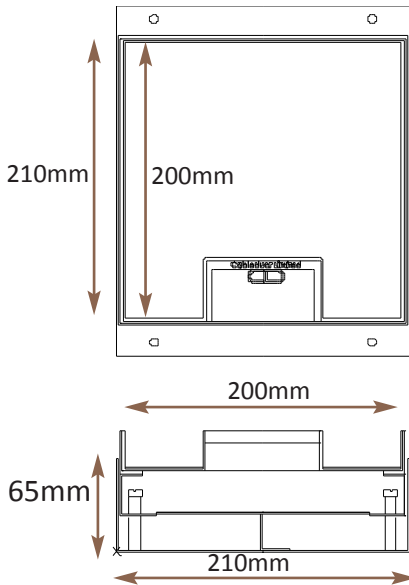

*Standard Finish*

Frame size 200x200mm  
 Base box size 210x210mm  
 Lid recess - advise on order to suit floor covering  
 Base with 20 & 25mm conduit knockouts in base and sides

*Optional Extras*

- SBOX-700+BR Extra to supply box in 2mm brass, with 4mm thick infill plate to withstand larger loads
- SBOX-700-MOUSE Extra to supply a cable exit "Mousehole" opening
- SBOX-700-FTLID Extra to a flat instead of recessed lid
- SBOX-700-LOCK Extra to supply lid and frame with a cam lock
- SBOX-700-BRONZE Extra to a supply with Antique Bronze coating
- SBOX-700-BR-AB Extra to a supply with Antique Brass coating
- SBOX-700-BR-JB Extra to a supply with Jordan Bronze coating
- SSB74RETRO Retro style base box fitting entirely within frame