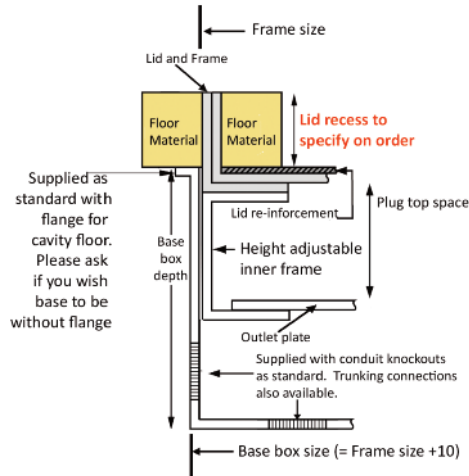

*Standard Finish*

Frame size 200x200mm  
 Base box size 210x210mm  
 Lid recess - advise on order to suit floor covering  
 Base with 20 & 25mm conduit knockouts in base and sides

*Optional Extras*

- SBOX-700+BR Extra to supply box in 2mm brass, with 4mm thick infill plate to withstand larger loads
- SBOX-700-MOUSE Extra to supply a cable exit "Mousehole" opening
- SBOX-700-FTLID Extra to a flat instead of recessed lid
- SBOX-700-LOCK Extra to supply lid and frame with a cam lock
- SBOX-700-BRONZE Extra to a supply with Antique Bronze coating
- SBOX-700-BR-AB Extra to a supply with Antique Brass coating
- SBOX-700-BR-JB Extra to a supply with Jordan Bronze coating
- SSB74RETRO Retro style base box fitting entirely within frame