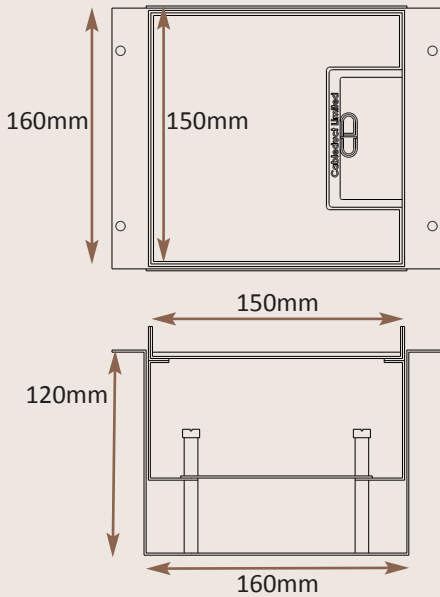

Standard Finish

Frame size 150x150mm
 Base box size 160x160mm
 Lid recess - advise on order to suit floor covering
 Base with 20 & 25mm conduit knockouts in base and sides

Optional Extras

- SBOX-700+BR Extra to supply box in 2mm brass, with 4mm thick infill plate to withstand larger loads
- SBOX-700-MOUSE Extra to supply a cable exit "Mousehole" opening
- SBOX-700-FTLID Extra to a flat instead of recessed lid
- SBOX-700-LOCK Extra to supply lid and frame with a cam lock
- SBOX-700-BRONZE Extra to a supply with Antique Bronze coating
- SBOX-700-BR-AB Extra to a supply with Antique Brass coating
- SBOX-700-BR-JB Extra to a supply with Jordan Bronze coating
- SSB7SRETRO Retro stlye base box fitting entirely within frame