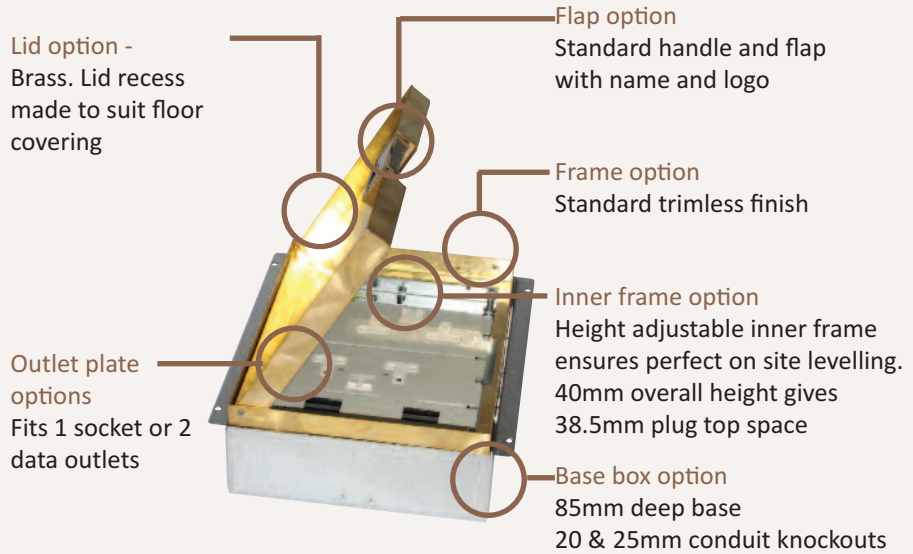

*Standard Finish*

Frame size 150x150mm  
 Base box size 160x160mm  
 Lid recess - advise on order to suit floor covering  
 Base with 20 & 25mm conduit knockouts

*Optional Extras*

- SBOX-700+BR Extra to supply box in 2mm brass, with 4mm thick infill plate to withstand larger loads
- SBOX-700-MOUSE Extra to supply a cable exit "Mousehole" opening
- SBOX-700-FTLID Extra to a flat instead of recessed lid
- SBOX-700-LOCK Extra to supply lid and frame with a cam lock
- SBOX-700-BRONZE Extra to a supply with Antique Bronze coating
- SBOX-700-BR-AB Extra to a supply with Antique Brass coating
- SBOX-700-BR-JB Extra to a supply with Jordan Bronze coating
- SSB7SRETRO Retro stlye base box fitting entirely within frame