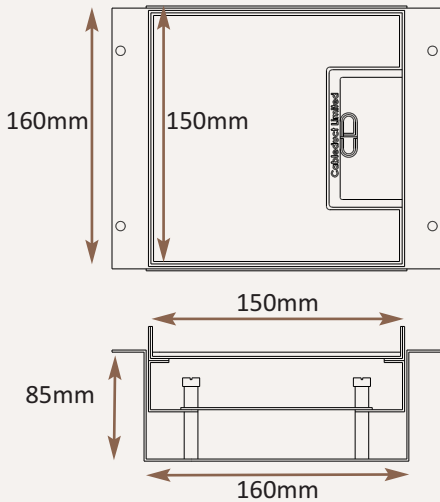

*Standard Finish*

Frame size 150x150mm  
 Base box size 160x160mm  
 Lid recess - advise on order to suit floor covering  
 Base with 20 & 25mm conduit knockouts

*Optional Extras*

- SBOX-700+BR Extra to supply box in 2mm brass, with 4mm thick infill plate to withstand larger loads
- SBOX-700-MOUSE Extra to supply a cable exit "Mousehole" opening
- SBOX-700-FTLID Extra to a flat instead of recessed lid
- SBOX-700-LOCK Extra to supply lid and frame with a cam lock
- SBOX-700-BRONZE Extra to a supply with Antique Bronze coating
- SBOX-700-BR-AB Extra to a supply with Antique Brass coating
- SBOX-700-BR-JB Extra to a supply with Jordan Bronze coating
- SSB7SRETRO Retro stlye base box fitting entirely within frame