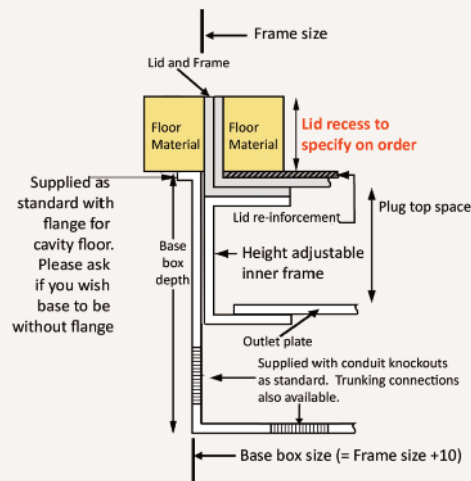

*Standard Finish*

Frame size 150x150mm  
 Base box size 160x160mm  
 Lid recess - advise on order to suit floor covering  
 Base with 20 & 25mm conduit knockouts

*Optional Extras*

- SBOX-700+BR Extra to supply box in 2mm brass, with 4mm thick infill plate to withstand larger loads
- SBOX-700-MOUSE Extra to supply a cable exit "Mousehole" opening
- SBOX-700-FTLID Extra to a flat instead of recessed lid
- SBOX-700-LOCK Extra to supply lid and frame with a cam lock
- SBOX-700-BRONZE Extra to a supply with Antique Bronze coating
- SBOX-700-BR-AB Extra to a supply with Antique Brass coating
- SBOX-700-BR-JB Extra to a supply with Jordan Bronze coating
- SSB7SRETRO Retro stlye base box fitting entirely within frame